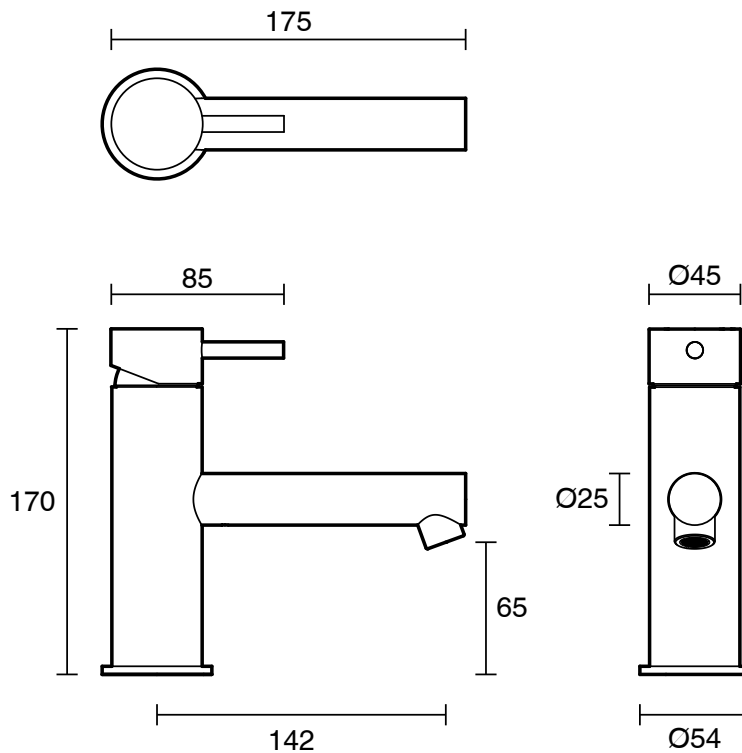

SUSSEX

Scala Basin Mixer 130mm Outlet PVD Brushed Platinum Gold (5 Star) Lead Free

51310

SPECIFICATIONS

Recommended Use	Residential;Commercial
Colour Finish	Brushed Platinum Gold
Primary Material	Lead Free Brass
Recommended Pressure Range	150 - 500 kPa as per AS3500
Max Continuous Working Temperature (deg C)	65
Min Continuous Working Temperature (deg C)	1

WARRANTY

Residential Use (Years)	40
Commercial Use (Years)	10

Please refer to Sussex Warranty page for full Terms and Conditions

Dimensions are nominal measurements only.

CLEANING RECOMMENDATIONS:

We recommend the use of soapy water or approved cleaners. This product should not be cleaned with abrasive materials. Damage caused by any improper treatment is not covered by the product warranty. Refer to Warranty Conditions

Disclaimer: Products in this specification manual must by regulation be installed by licensed and registered trade people. The manufacturer/distributor reserves the right to vary specifications or delete models from their range without prior notification. Dimensions are nominal measurements only. Dimensions and set-outs listed are correct at time of publication however the manufacturer/distributor takes no responsibility for printing errors.

Published 01/05/2026

To see the complete Sussex range go to www.reece.com.au