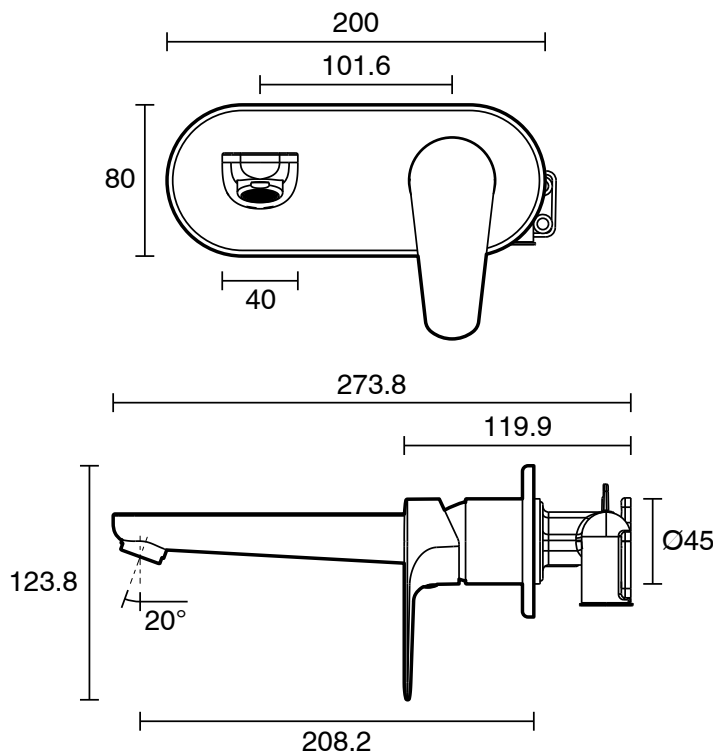

**Posh Solus Wall Basin / Bath Set Mixer Tap Brushed Nickel (5 Star) Lead Free**

2267342

SPECIFICATIONS	
Recommended Use	Residential;Commercial
Colour Finish	Brushed Nickel
Primary Material	Lead Free Brass
Recommended Pressure Range	150 - 500 kPa as per AS3500
Max Continuous Working Temperature (deg C)	70
Min Continuous Working Temperature (deg C)	5
Hot Water Unit Suitability	Continuous Flow;Storage Tank
WARRANTY	
Residential & Commercial Use (Years)	25
Spare Parts & Labour (Years)	1
<i>Please refer to Posh Warranty Page for full Terms and Conditions</i>	

**Disclaimer:** Products in this specification manual must by regulation be installed by licensed and registered trade people. The manufacturer/distributor reserves the right to vary specifications or delete models from their range without prior notification. Dimensions are nominal measurements only. Dimensions and set-outs listed are correct at time of publication however the manufacturer/distributor takes no responsibility for printing errors.