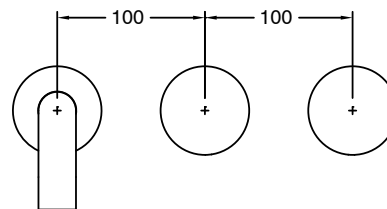

SUSSEX

Sussex Pure Wall Basin Hostess System 200mm with Cirque Textured Handles PVD Brushed Gold (3 Star) Lead Free 50802

SPECIFICATIONS

Recommended Use	Residential;Commercial
Colour Finish	Brushed Gold
Primary Material	Lead Free Brass
Recommended Pressure Range	150 - 500 kPa as per AS3500
Max Continuous Working Temperature (deg C)	65
Min Continuous Working Temperature (deg C)	1

WARRANTY

Residential Use (Years)	40
Commercial Use (Years)	10

Please refer to Sussex Warranty page for full Terms and Conditions