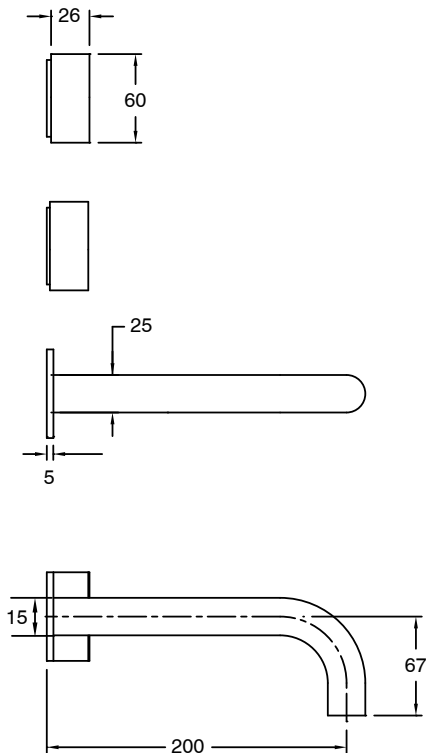

SUSSEX

Sussex Pure Wall Basin Hostess System 200mm with Cirque Textured Handles PVD Brushed Gold (3 Star) Lead Free 50802

SPECIFICATIONS

Recommended Use	Residential;Commercial
Colour Finish	Brushed Gold
Primary Material	Lead Free Brass
Recommended Pressure Range	150 - 500 kPa as per AS3500
Max Continuous Working Temperature (deg C)	65
Min Continuous Working Temperature (deg C)	1

WARRANTY

Residential Use (Years)	40
Commercial Use (Years)	10

Please refer to Sussex Warranty page for full Terms and Conditions