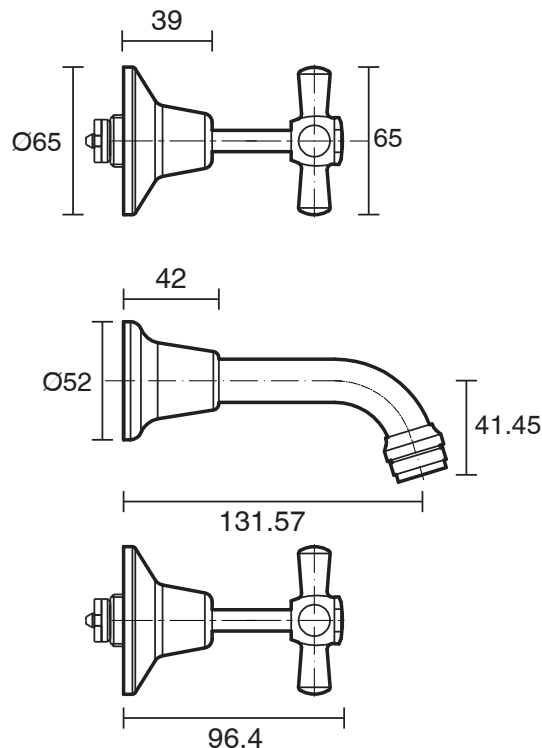

Posh Bristol Bath Set Ivory / Gold

2205234

SPECIFICATIONS

Recommended Use	Residential;Commercial
Colour Finish	Ivory;Gold
Primary Material	DR Brass
Recommended Pressure Range	150 - 500 kPa as per AS3500
Max Continuous Working Temperature (deg C)	80
Min Continuous Working Temperature (deg C)	5
Hot Water Unit Suitability	Storage Tank;Continuous Flow

WARRANTY

Residential & Commercial Use (Years)	25
Spare Parts & Labour (Years)	1

Please refer to Posh Warranty Page for full Terms and Conditions

Dimensions are nominal measurements only.

CLEANING RECOMMENDATIONS:

We recommend the use of soapy water or approved cleaners. This product should not be cleaned with abrasive materials. Damage caused by any improper treatment is not covered by the product warranty. Refer to Warranty Conditions

Disclaimer: Products in this specification manual must by regulation be installed by licensed and registered trade people. The manufacturer/distributor reserves the right to vary specifications or delete models from their range without prior notification. Dimensions are nominal measurements only. Dimensions and set-outs listed are correct at time of publication however the manufacturer/distributor takes no responsibility for printing errors.

Published 01/04/2026

To see the complete Posh range go to
www.reece.com.au

WaterMark
AS/NZS 3718
WMKA02260