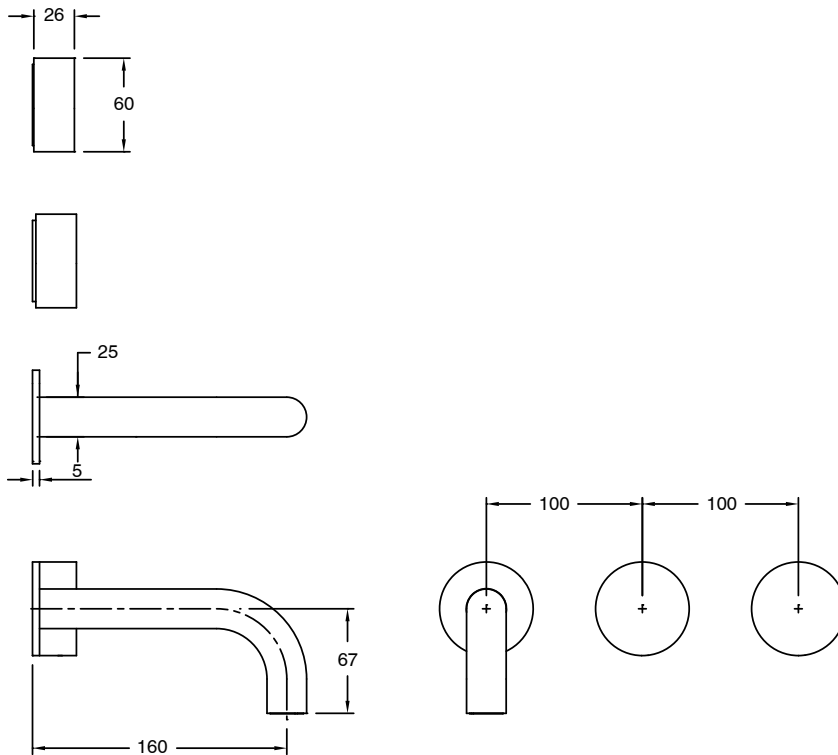

SUSSEX

Sussex Pure Wall Basin Hostess System 160mm with Linear Textured Handles Chrome (3 Star) Lead Free 50774

SPECIFICATIONS

Recommended Use	Residential;Commercial
Colour Finish	Polished Chrome
Primary Material	Lead Free Brass
Recommended Pressure Range	150 - 500 kPa as per AS3500
Max Continuous Working Temperature (deg C)	65
Min Continuous Working Temperature (deg C)	1

WARRANTY

Residential Use (Years)	40
Commercial Use (Years)	10

Please refer to Sussex Warranty page for full Terms and Conditions

Dimensions are nominal measurements only.

CLEANING RECOMMENDATIONS:

We recommend the use of soapy water or approved cleaners. This product should not be cleaned with abrasive materials. Damage caused by any improper treatment is not covered by the product warranty. Refer to Warranty Conditions

Disclaimer: Products in this specification manual must by regulation be installed by licensed and registered trade people. The manufacturer/distributor reserves the right to vary specifications or delete models from their range without prior notification. Dimensions are nominal measurements only. Dimensions and set-outs listed are correct at time of publication however the manufacturer/distributor takes no responsibility for printing errors.

Published 07/05/2026

To see the complete Sussex range go to
www.reece.com.au