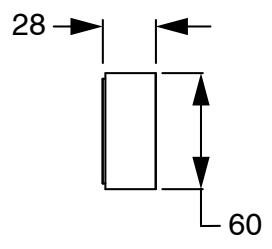

SUSSEX

**Sussex Pure Progressive Wall Basin Mixer Tap System 200mm with Linear Textured Handle
PVD Matte Black (3 Star)
9511348**

SPECIFICATIONS

Recommended Use	Residential;Commercial
Colour Finish	Matte Black
Primary Material	DR Brass
Recommended Pressure Range	150 - 500 kPa as per AS3500
Max Continuous Working Temperature (deg C)	65
Min Continuous Working Temperature (deg C)	1

WARRANTY

Residential Use (Years)	40
Commercial Use (Years)	10

Please refer to Sussex Warranty page for full Terms and Conditions