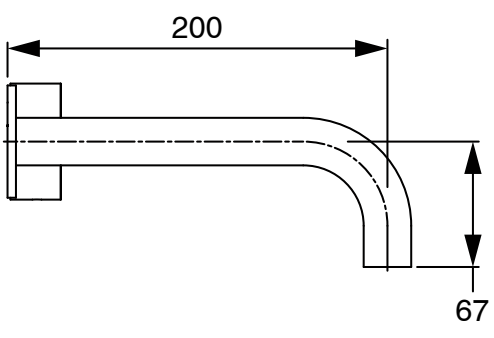

SUSSEX

**Sussex Pure Progressive Wall Basin Mixer Tap System 200mm with Linear Textured Handle
PVD Matte Black (3 Star)
9511348**

SPECIFICATIONS

Recommended Use	Residential;Commercial
Colour Finish	Matte Black
Primary Material	DR Brass
Recommended Pressure Range	150 - 500 kPa as per AS3500
Max Continuous Working Temperature (deg C)	65
Min Continuous Working Temperature (deg C)	1

WARRANTY

Residential Use (Years)	40
Commercial Use (Years)	10

Please refer to Sussex Warranty page for full Terms and Conditions

Dimensions are nominal measurements only.

CLEANING RECOMMENDATIONS:

We recommend the use of soapy water or approved cleaners. This product should not be cleaned with abrasive materials. Damage caused by any improper treatment is not covered by the product warranty. Refer to Warranty Conditions

Disclaimer: Products in this specification manual must by regulation be installed by licensed and registered trade people. The manufacturer/distributor reserves the right to vary specifications or delete models from their range without prior notification. Dimensions are nominal measurements only. Dimensions and set-outs listed are correct at time of publication however the manufacturer/distributor takes no responsibility for printing errors.

Published 01/04/2026

To see the complete Sussex range go to www.reece.com.au