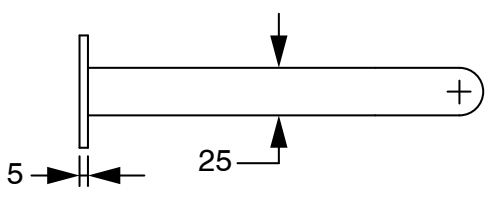

SUSSEX

**Sussex Pure Progressive Wall Basin Mixer Tap System 200mm with Linear Textured Handle
PVD Matte Black (3 Star)
9511348**

SPECIFICATIONS

Recommended Use	Residential;Commercial
Colour Finish	Matte Black
Primary Material	DR Brass
Recommended Pressure Range	150 - 500 kPa as per AS3500
Max Continuous Working Temperature (deg C)	65
Min Continuous Working Temperature (deg C)	1

WARRANTY

Residential Use (Years)	40
Commercial Use (Years)	10

Please refer to Sussex Warranty page for full Terms and Conditions

Dimensions are nominal measurements only.

CLEANING RECOMMENDATIONS:

We recommend the use of soapy water or approved cleaners. This product should not be cleaned with abrasive materials. Damage caused by any improper treatment is not covered by the product warranty. Refer to Warranty Conditions

Disclaimer: Products in this specification manual must by regulation be installed by licensed and registered trade people. The manufacturer/distributor reserves the right to vary specifications or delete models from their range without prior notification. Dimensions are nominal measurements only. Dimensions and set-outs listed are correct at time of publication however the manufacturer/distributor takes no responsibility for printing errors.

Published 01/04/2026

To see the complete Sussex range go to www.reece.com.au