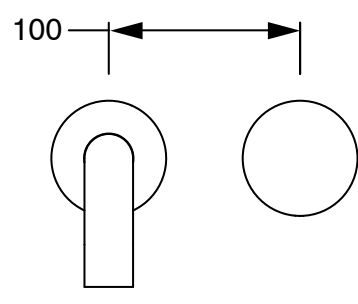

SUSSEX

**Sussex Pure Progressive Wall Basin Mixer Tap System 200mm with Linear Textured Handle
PVD Matte Black (3 Star)
9511348**

SPECIFICATIONS

Recommended Use	Residential;Commercial
Colour Finish	Matte Black
Primary Material	DR Brass
Recommended Pressure Range	150 - 500 kPa as per AS3500
Max Continuous Working Temperature (deg C)	65
Min Continuous Working Temperature (deg C)	1

WARRANTY

Residential Use (Years)	40
Commercial Use (Years)	10

Please refer to Sussex Warranty page for full Terms and Conditions

Dimensions are nominal measurements only.

CLEANING RECOMMENDATIONS:

We recommend the use of soapy water or approved cleaners. This product should not be cleaned with abrasive materials. Damage caused by any improper treatment is not covered by the product warranty. Refer to Warranty Conditions

Disclaimer: Products in this specification manual must by regulation be installed by licensed and registered trade people. The manufacturer/distributor reserves the right to vary specifications or delete models from their range without prior notification. Dimensions are nominal measurements only. Dimensions and set-outs listed are correct at time of publication however the manufacturer/distributor takes no responsibility for printing errors.

Published 01/04/2026

To see the complete Sussex range go to www.reece.com.au