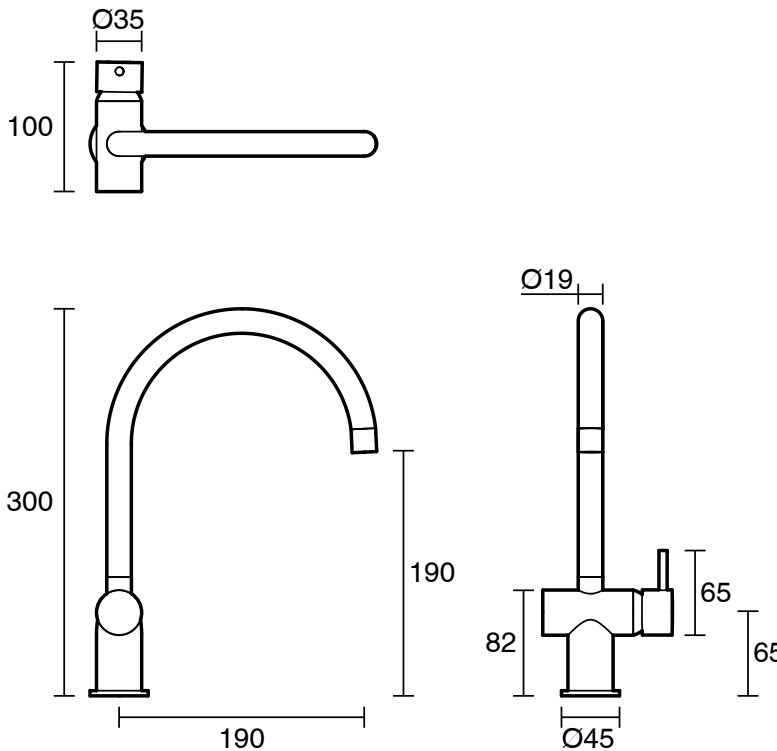

SUSSEX

Scala Mini Sink Mixer Curved Large Right Hand PVD Brushed Gunmetal (5 Star) Lead Free

51857

SPECIFICATIONS	
Recommended Use	Residential;Commercial
Colour Finish	Brushed Gunmetal
Primary Material	Lead Free Brass
Recommended Pressure Range	150 - 500 kPa as per AS3500
Max Continuous Working Temperature (deg C)	65
Min Continuous Working Temperature (deg C)	1
WARRANTY	
Residential Use (Years)	40
Commercial Use (Years)	10
<i>Please refer to Sussex Warranty page for full Terms and Conditions</i>	

Disclaimer: Products in this specification manual must by regulation be installed by licensed and registered trade people. The manufacturer/distributor reserves the right to vary specifications or delete models from their range without prior notification. Dimensions are nominal measurements only. Dimensions and set-outs listed are correct at time of publication however the manufacturer/distributor takes no responsibility for printing errors.