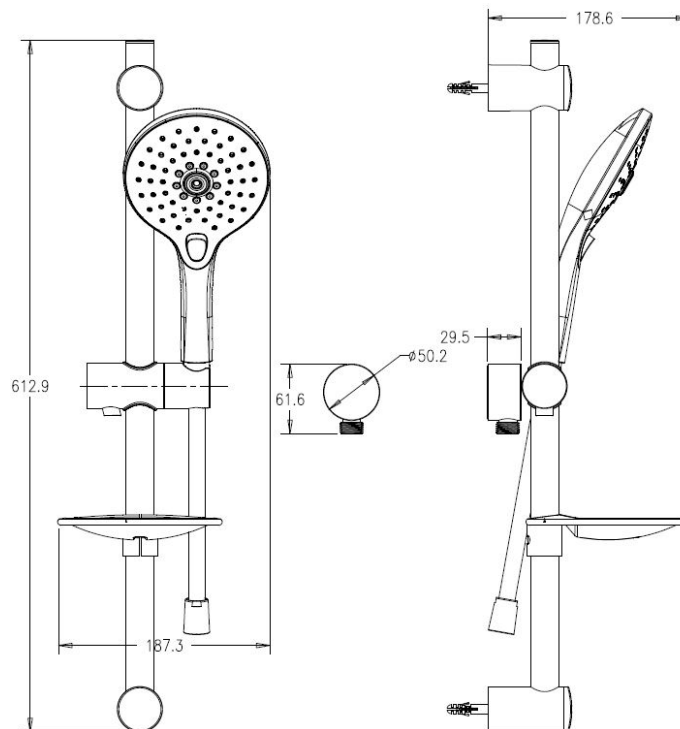

Posh Domaine Single Rail Shower 3 Functions with Wall Water Inlet Matte Black (4 Star)

2213360

SPECIFICATIONS

Recommended Use	Residential;Commercial
Colour Finish	Matte Black
Primary Material	Brass
Recommended Pressure Range	150 - 500 kPa as per AS3500
Max Continuous Working Temperature (deg C)	60
Min Continuous Working Temperature (deg C)	5
Hot Water Unit Suitability	Storage Tank;Continuous Flow

WARRANTY

Residential & Commercial Use (Years)	25
Spare Parts & Labour (Years)	1

Please refer to Posh Warranty Page for full Terms and Conditions

Dimensions are nominal measurements only.

CLEANING RECOMMENDATIONS:

We recommend the use of soapy water or approved cleaners. This product should not be cleaned with abrasive materials. Damage caused by any improper treatment is not covered by the product warranty. Refer to Warranty Conditions

Disclaimer: Products in this specification manual must by regulation be installed by licensed and registered trade people. The manufacturer/distributor reserves the right to vary specifications or delete models from their range without prior notification. Dimensions are nominal measurements only. Dimensions and set-outs listed are correct at time of publication however the manufacturer/distributor takes no responsibility for printing errors.

Published 01/04/2026

To see the complete Posh range go to
www.reece.com.au