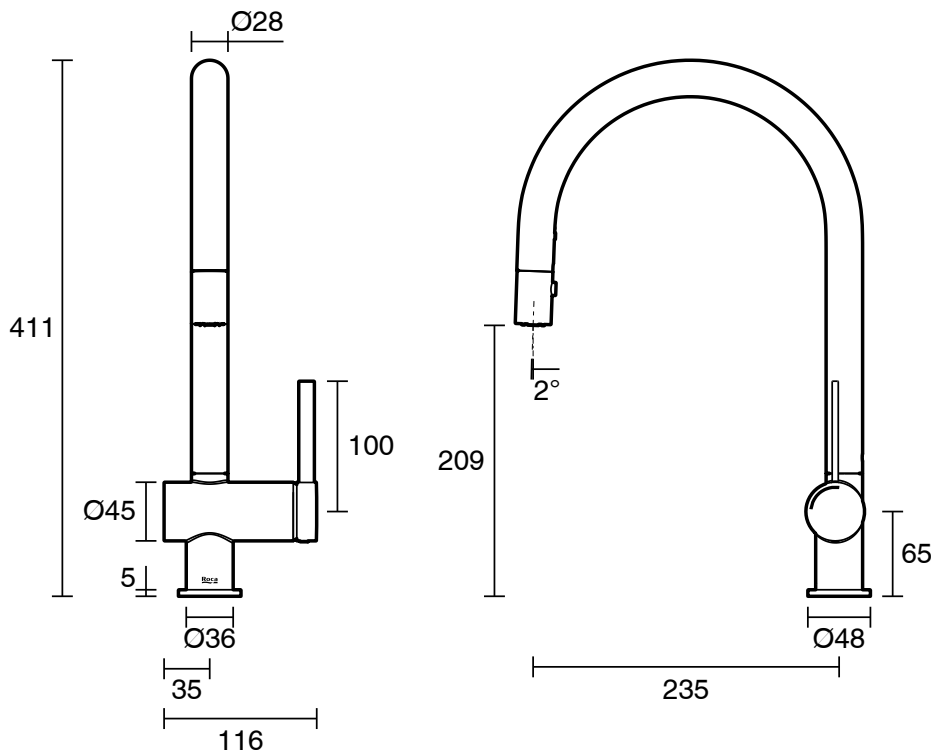

Roca Ona Gooseneck Pull Out Sink Mixer Tap 2 Function Brushed Nickel (5 Star) Lead Free

13725

SPECIFICATIONS	
Recommended Use	Residential;Commercial
Colour Finish	Brushed Nickel
Primary Material	Lead Free Brass
Recommended Pressure Range	150 - 500 kPa as per AS3500
Max Continuous Working Temperature (deg C)	65
Min Continuous Working Temperature (deg C)	5
WARRANTY	
Residential & Commercial Use (Years)	25
Spare Parts & Labour (Years)	1
<i>Please refer to Roca Warranty page for full Terms and Conditions</i>	

Disclaimer: Products in this specification manual must by regulation be installed by licensed and registered trade people. The manufacturer/distributor reserves the right to vary specifications or delete models from their range without prior notification. Dimensions are nominal measurements only. Dimensions and set-outs listed are correct at time of publication however the manufacturer/distributor takes no responsibility for printing errors.