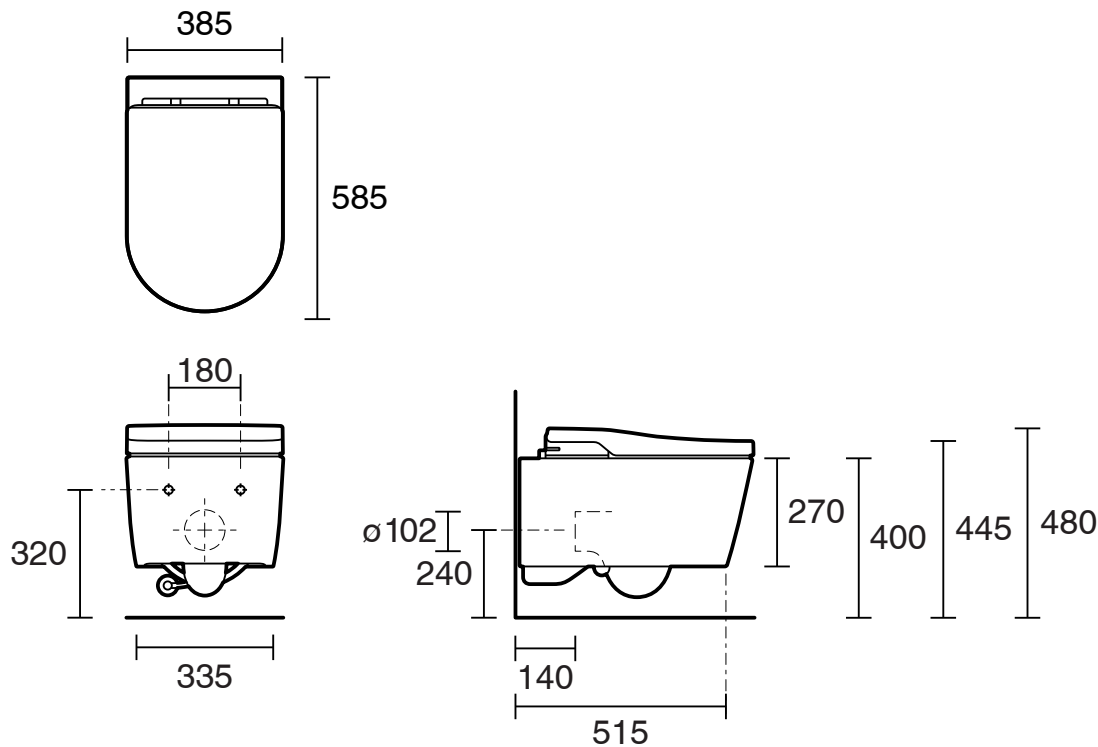

Roca In-Wash Inspira In-Tank Wall Hung Toilet Suite White (4 Star)

9510095

SPECIFICATIONS

Recommended Use	Residential;Commercial
Rim Configuration	Rimless
Pan Outlet Type	P Trap
Pan Material	Vitreous China
Pan Weight (kg)	36.5
Toilet Seat Type	Soft Close
Toilet Seat Material	Polypropylene (PP)

WARRANTY

Residential & Commercial Use (Years)	25
Spare Parts & Labour (Years)	1

Please refer to Roca Warranty page for full Terms and Conditions

Dimensions are nominal measurements only.

CLEANING RECOMMENDATIONS:

We recommend the use of soapy water or approved cleaners. This product should not be cleaned with abrasive materials. Damage caused by any improper treatment is not covered by the product warranty. Refer to Warranty Conditions

Disclaimer: Products in this specification manual must by regulation be installed by licensed and registered trade people. The manufacturer/distributor reserves the right to vary specifications or delete models from their range without prior notification. Dimensions are nominal measurements only. Dimensions and set-outs listed are correct at time of publication however the manufacturer/distributor takes no responsibility for printing errors.

Published 22/05/2026

To see the complete Roca range go to www.reece.com.au