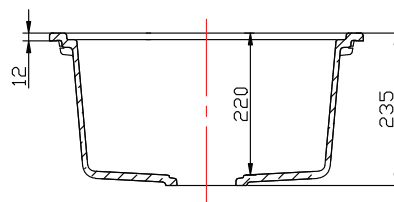

Dimensions are nominal measurements only.

CLEANING RECOMMENDATIONS:

We recommend the use of soapy water or approved cleaners. This product should not be cleaned with abrasive materials. Damage caused by any improper treatment is not covered by the product warranty. Refer to Warranty Conditions.

Disclaimer: Products in this specification manual must by regulation be installed by licensed and registered trade people. The manufacturer/distributor reserves the right to vary specifications or delete models from their range without prior notification. Dimensions are nominal measurements only. Dimensions and set-outs listed are correct at time of publication however the manufacturer/distributor takes no responsibility for printing errors.

Published 01/04/2026

To see the complete Memo range go to
www.reece.com.au