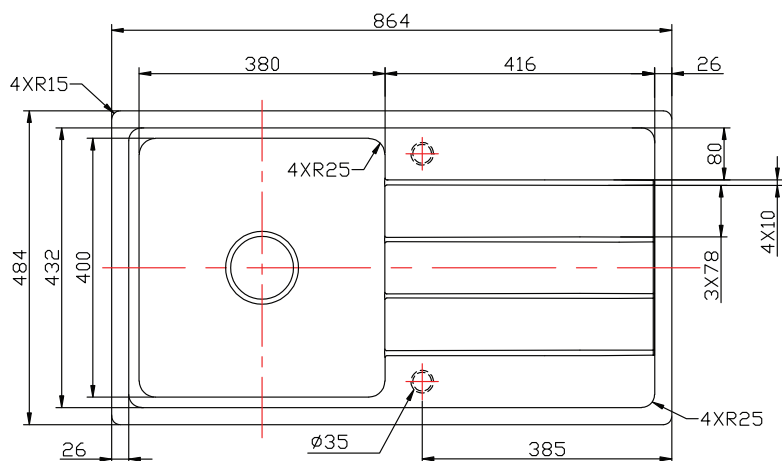

Dimensions are nominal measurements only.

CLEANING RECOMMENDATIONS:

We recommend the use of soapy water or approved cleaners. This product should not be cleaned with abrasive materials. Damage caused by any improper treatment is not covered by the product warranty. Refer to Warranty Conditions.

Disclaimer: Products in this specification manual must by regulation be installed by licensed and registered trade people. The manufacturer/distributor reserves the right to vary specifications or delete models from their range without prior notification. Dimensions are nominal measurements only. Dimensions and set-outs listed are correct at time of publication however the manufacturer/distributor takes no responsibility for printing errors.

Published 01/04/2026

To see the complete Memo range go to
www.reece.com.au