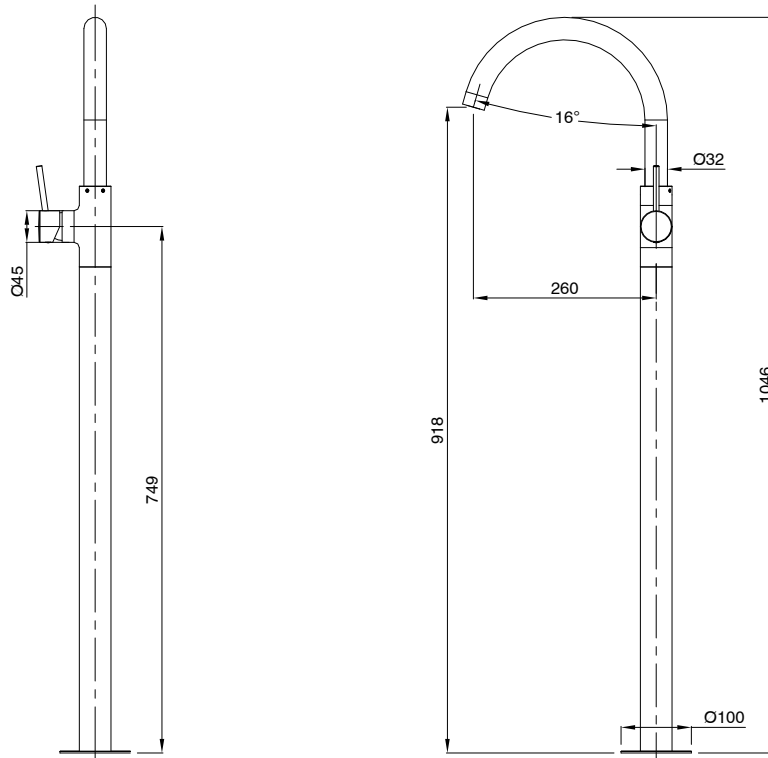

mizu

Mizu Drift MK2 Floor Mounted Bath Mixer Trim Set Only Brushed Nickel

9509534

SPECIFICATIONS

Recommended Use	Residential;Commercial
Colour Finish	Brushed Nickel
Primary Material	DR Brass
Recommended Pressure Range	150 - 500 kPa as per AS3500
Max Continuous Working Temperature (deg C)	70
Min Continuous Working Temperature (deg C)	5

WARRANTY

Residential & Commercial Use (Years)	25
Spare Parts & Labour (Years)	1

Please refer to Mizu Warranty page for full Terms and Conditions

Dimensions are nominal measurements only.

CLEANING RECOMMENDATIONS:

We recommend the use of soapy water or approved cleaners. This product should not be cleaned with abrasive materials. Damage caused by any improper treatment is not covered by the product warranty. Refer to Warranty Conditions

Disclaimer: Products in this specification manual must by regulation be installed by licensed and registered trade people. The manufacturer/distributor reserves the right to vary specifications or delete models from their range without prior notification. Dimensions are nominal measurements only. Dimensions and set-outs listed are correct at time of publication however the manufacturer/distributor takes no responsibility for printing errors.

Published 01/04/2026

To see the complete Mizu range go to www.reece.com.au