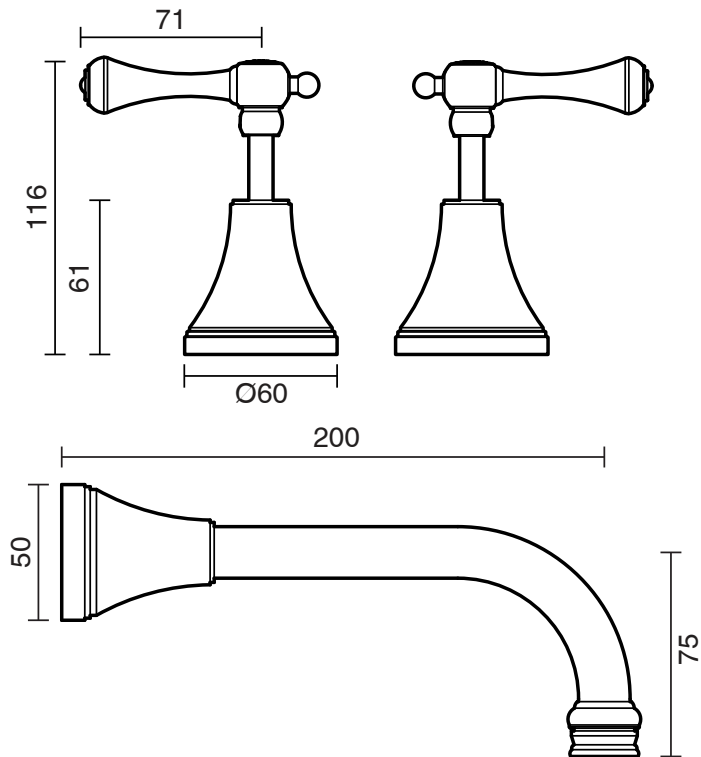

KADO

Kado Era Wall Bath Set 200mm Lever Handle Brushed Nickel

9512066

SPECIFICATIONS

Recommended Use	Residential;Commercial
Colour	Brushed Nickel
Finish	Brushed
Material	DR Brass
Recommended Pressure Range	150 - 500 kPa
Maximum Continuous Working Temperature	80 deg C
Suitable for Storage Tank Hot Water	Yes
Suitable for Continuous Flow Hot Water	Yes
Suitable for Gravity Feed Hot Water	No

WARRANTY

Residential & Commercial Use (Years)	25
Spare Parts & Labour (Years)	1

Please refer to Kado Warranty Page for full Terms and Conditions

Dimensions are nominal measurements only.

CLEANING RECOMMENDATIONS:

We recommend the use of soapy water or approved cleaners. This product should not be cleaned with abrasive materials. Damage caused by any improper treatment is not covered by the product warranty. Refer to Warranty Conditions

Disclaimer: Products in this specification manual must by regulation be installed by licensed and registered trade people. The manufacturer/distributor reserves the right to vary specifications or delete models from their range without prior notification. Dimensions are nominal measurements only. Dimensions and set-outs listed are correct at time of publication however the manufacturer/distributor takes no responsibility for printing errors.

Published 01/04/2026

To see the complete Kado range go to www.reece.com.au