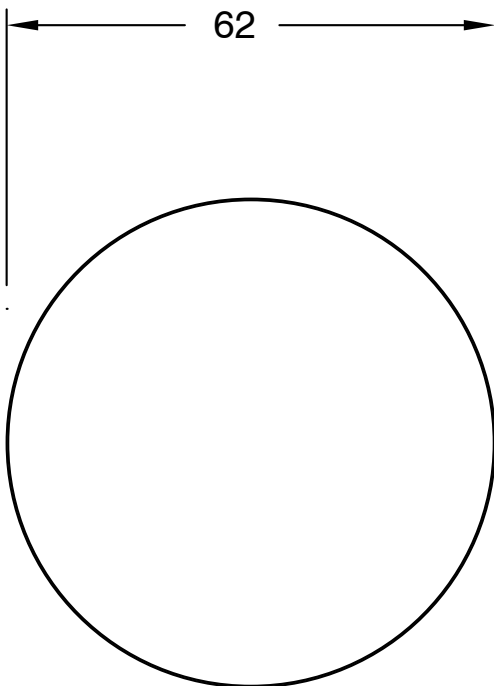

SUSSEX

Sussex Pure Progressive Shower / Bath Mixer PVD Brushed Bronze Lead Free

50404

SPECIFICATIONS

Recommended Use	Residential;Commercial
Colour Finish	Brushed Bronze
Primary Material	Lead Free Brass
Recommended Pressure Range	150 - 500 kPa as per AS3500
Max Continuous Working Temperature (deg C)	65
Min Continuous Working Temperature (deg C)	1

WARRANTY

Residential Use (Years)	40
Commercial Use (Years)	10

Please refer to Sussex Warranty page for full Terms and Conditions

Dimensions are nominal measurements only.

CLEANING RECOMMENDATIONS:

We recommend the use of soapy water or approved cleaners. This product should not be cleaned with abrasive materials. Damage caused by any improper treatment is not covered by the product warranty. Refer to Warranty Conditions

Disclaimer: Products in this specification manual must by regulation be installed by licensed and registered trade people. The manufacturer/distributor reserves the right to vary specifications or delete models from their range without prior notification. Dimensions are nominal measurements only. Dimensions and set-outs listed are correct at time of publication however the manufacturer/distributor takes no responsibility for printing errors.

Published 14/05/2026

To see the complete Sussex range go to www.reece.com.au