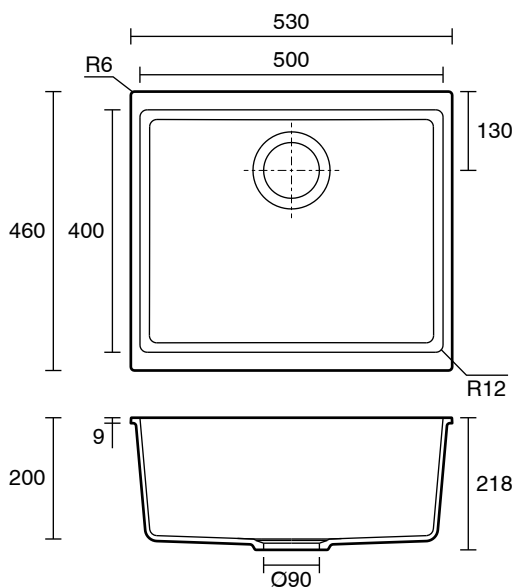

### SPECIFICATIONS

Recommended Use	Residential;Commercial
Bowl Type	Inset / Semi Inset;Under Mount / Under Counter
Material	Quartz Composite
Sink Colour	White
Taphole Options	None
Capacity (L)	37.28
Mounting	Product Surface
Overflow Included	No
Plug & Waste Included	Yes
Plug & Waste Size	90mm Basket Waste

Dimensions are nominal measurements only.