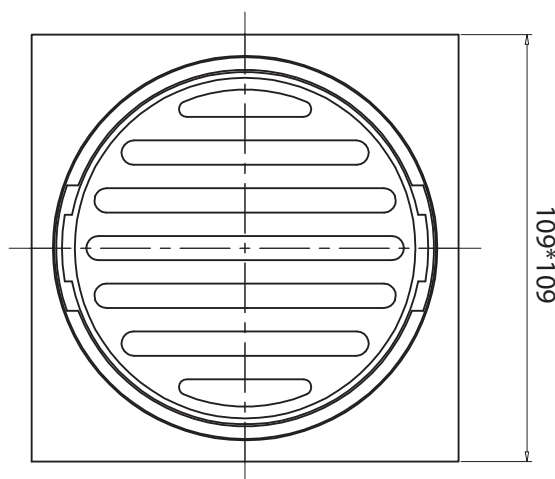

mizu

Mizu Drift Brass Trapscrew Grate Square 100mm Brushed Gold

246013

SPECIFICATIONS

Recommended Use	Residential;Commercial
Colour Finish	Brushed Gold
Primary Material	DR Brass

WARRANTY

Parts Replacement Only - excludes labour costs (Years)	1

Please refer to Mizu Warranty page for full Terms and Conditions

Dimensions are nominal measurements only.

CLEANING RECOMMENDATIONS:

We recommend the use of soapy water or approved cleaners. This product should not be cleaned with abrasive materials. Damage caused by any improper treatment is not covered by the product warranty. Refer to Warranty Conditions

Disclaimer: Products in this specification manual must by regulation be installed by licensed and registered trade people. The manufacturer/distributor reserves the right to vary specifications or delete models from their range without prior notification. Dimensions are nominal measurements only. Dimensions and set-outs listed are correct at time of publication however the manufacturer/distributor takes no responsibility for printing errors.

Published 01/04/2026

To see the complete Mizu range go to www.reece.com.au