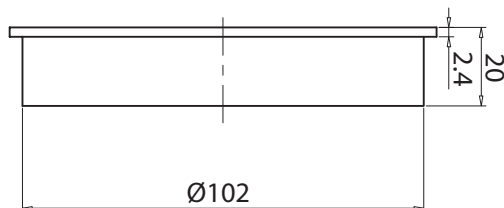

mizu

Mizu Drift Brass Trapscrew Grate Square 100mm Brushed Gold

246013

SPECIFICATIONS

Recommended Use	Residential;Commercial
Colour Finish	Brushed Gold
Primary Material	DR Brass

WARRANTY

Parts Replacement Only - excludes labour costs (Years)	1

Please refer to Mizu Warranty page for full Terms and Conditions

Dimensions are nominal measurements only.

CLEANING RECOMMENDATIONS:

We recommend the use of soapy water or approved cleaners. This product should not be cleaned with abrasive materials. Damage caused by any improper treatment is not covered by the product warranty. Refer to Warranty Conditions

Disclaimer: Products in this specification manual must by regulation be installed by licensed and registered trade people. The manufacturer/distributor reserves the right to vary specifications or delete models from their range without prior notification. Dimensions are nominal measurements only. Dimensions and set-outs listed are correct at time of publication however the manufacturer/distributor takes no responsibility for printing errors.

Published 01/04/2026

To see the complete Mizu range go to www.reece.com.au