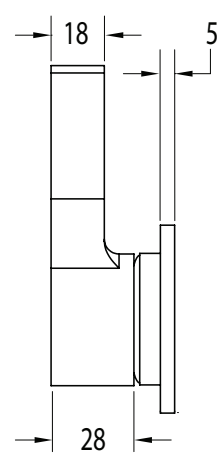

SUSSEX

Sussex Oria Wall Mixer PVD Brushed Nickel Lead Free

39693

SPECIFICATIONS

Recommended Use	Residential;Commercial
Colour Finish	Brushed Nickel
Primary Material	Lead Free Brass
Recommended Pressure Range	150 - 500 kPa as per AS3500
Max Continuous Working Temperature (deg C)	65
Min Continuous Working Temperature (deg C)	1

WARRANTY

Residential Use (Years)	40
Commercial Use (Years)	10

Please refer to Sussex Warranty page for full Terms and Conditions

Dimensions are nominal measurements only.

CLEANING RECOMMENDATIONS:

We recommend the use of soapy water or approved cleaners. This product should not be cleaned with abrasive materials. Damage caused by any improper treatment is not covered by the product warranty. Refer to Warranty Conditions

Disclaimer: Products in this specification manual must by regulation be installed by licensed and registered trade people. The manufacturer/distributor reserves the right to vary specifications or delete models from their range without prior notification. Dimensions are nominal measurements only. Dimensions and set-outs listed are correct at time of publication however the manufacturer/distributor takes no responsibility for printing errors.

Published 07/05/2026

To see the complete Sussex range go to www.reece.com.au