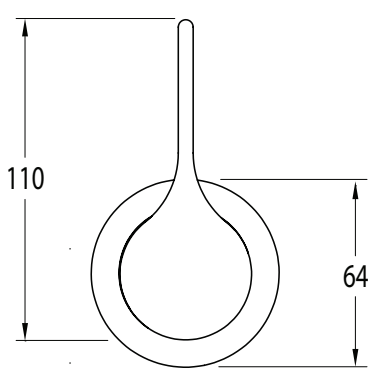

SUSSEX

Sussex Oria Wall Mixer PVD Brushed Nickel Lead Free

39693

SPECIFICATIONS

Recommended Use	Residential;Commercial
Colour Finish	Brushed Nickel
Primary Material	Lead Free Brass
Recommended Pressure Range	150 - 500 kPa as per AS3500
Max Continuous Working Temperature (deg C)	65
Min Continuous Working Temperature (deg C)	1

WARRANTY

Residential Use (Years)	40
Commercial Use (Years)	10

Please refer to Sussex Warranty page for full Terms and Conditions

Dimensions are nominal measurements only.

CLEANING RECOMMENDATIONS:

We recommend the use of soapy water or approved cleaners. This product should not be cleaned with abrasive materials. Damage caused by any improper treatment is not covered by the product warranty. Refer to Warranty Conditions

Disclaimer: Products in this specification manual must by regulation be installed by licensed and registered trade people. The manufacturer/distributor reserves the right to vary specifications or delete models from their range without prior notification. Dimensions are nominal measurements only. Dimensions and set-outs listed are correct at time of publication however the manufacturer/distributor takes no responsibility for printing errors.

Published 07/05/2026

To see the complete Sussex range go to www.reece.com.au