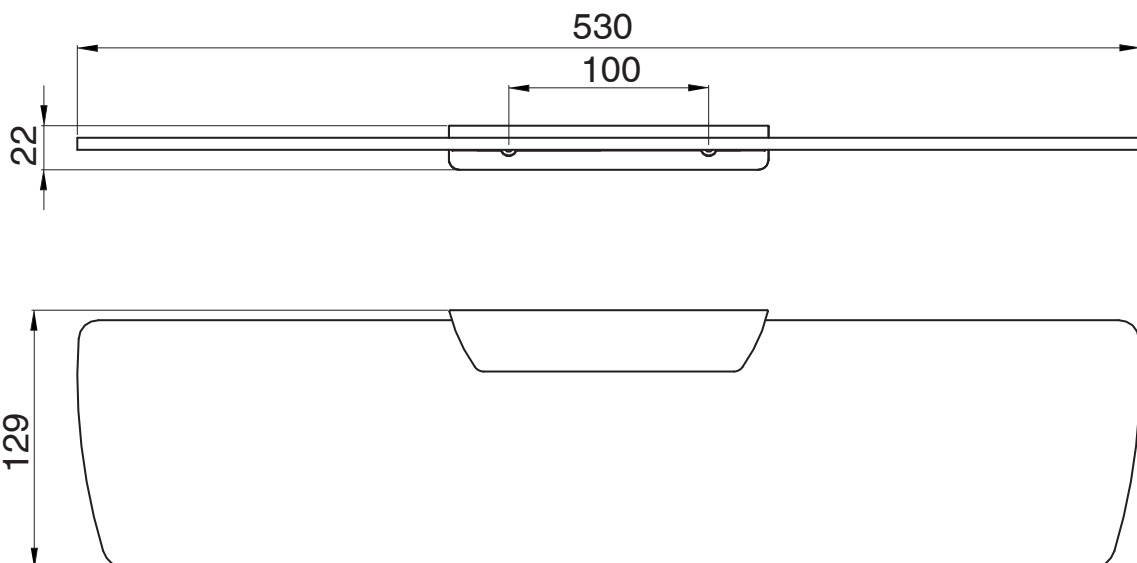

mizu

Mizu Silk Glass Shelf Chrome

9506624

SPECIFICATIONS

Recommended Use	Residential;Commercial
Colour Finish	Polished Chrome
Primary Material	Glass

WARRANTY

Residential & Commercial Use (Years)	25
Spare Parts & Labour (Years)	1

Please refer to Mizu Warranty page for full Terms and Conditions

Dimensions are nominal measurements only.

CLEANING RECOMMENDATIONS:

We recommend the use of soapy water or approved cleaners. This product should not be cleaned with abrasive materials. Damage caused by any improper treatment is not covered by the product warranty. Refer to Warranty Conditions

Disclaimer: Products in this specification manual must by regulation be installed by licensed and registered trade people. The manufacturer/distributor reserves the right to vary specifications or delete models from their range without prior notification. Dimensions are nominal measurements only. Dimensions and set-outs listed are correct at time of publication however the manufacturer/distributor takes no responsibility for printing errors.

Published 01/04/2026

To see the complete Mizu range go to
www.reece.com.au