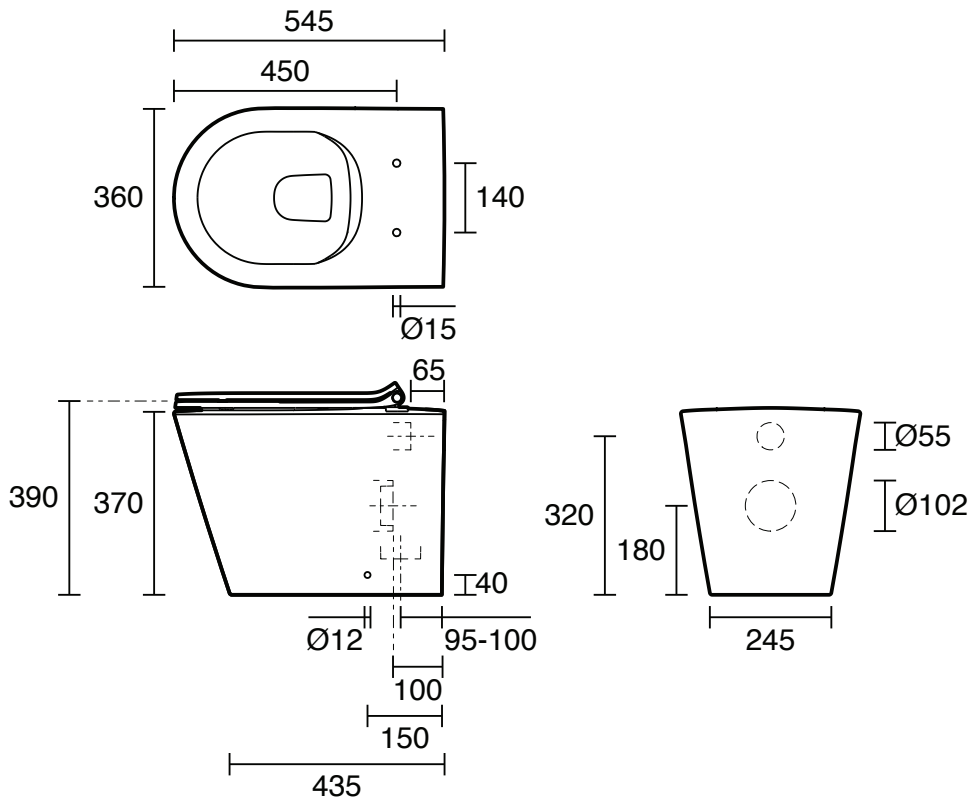

KADO

Kado Lux Rimless Plus Back to Wall Pan with Soft Close Quick Release Thin Seat White (4 Star)

1832069

SPECIFICATIONS

Recommended Use	Residential;Commercial
Pan Material	Vitreous China
Toilet Seat Material	Polypropylene (PP)
Weight of Pan (kg)	25.5
Toilet Seat Type	Soft Close;Quick Release;Thin
Rim Configuration	Rimless
Outlet Type	P Trap;S Trap

WARRANTY

Residential & Commercial Use (Years)	25
Spare Parts & Labour (Years)	1

Please refer to Kado Warranty Page for full Terms and Conditions

Dimensions are nominal measurements only.

CLEANING RECOMMENDATIONS:

We recommend the use of soapy water or approved cleaners. This product should not be cleaned with abrasive materials. Damage caused by any improper treatment is not covered by the product warranty. Refer to Warranty Conditions

Disclaimer: Products in this specification manual must by regulation be installed by licensed and registered trade people. The manufacturer/distributor reserves the right to vary specifications or delete models from their range without prior notification. Dimensions are nominal measurements only. Dimensions and set-outs listed are correct at time of publication however the manufacturer/distributor takes no responsibility for printing errors.

Published 01/04/2026

To see the complete Kado range go to www.reece.com.au