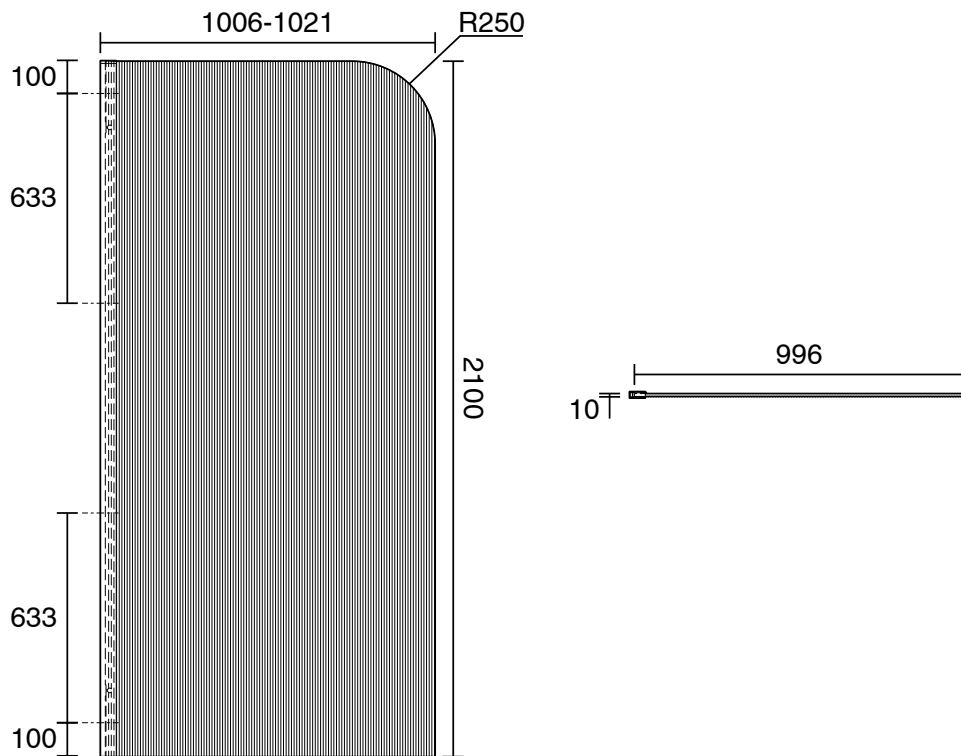

KADO

Kado Lux Frameless Curved Left Fluted Panel with Wall Channel 1000mm Matte Black

1710090

SPECIFICATIONS

Recommended Use	Residential;Commercial
Colour Finish	Matte Black;Clear
Primary Material	Glass
Frame Configuration	Frameless
Screen Shape	Curved
Screen Appearance	Fluted
Screen Fixing	Channel
Mounting	Wall

WARRANTY

Residential & Commercial Use (Years)	7
Spare Parts & Labour (Years)	1

Please refer to Kado Warranty Page for full Terms and Conditions

Dimensions are nominal measurements only.

CLEANING RECOMMENDATIONS:

We recommend the use of soapy water or approved cleaners. This product should not be cleaned with abrasive materials. Damage caused by any improper treatment is not covered by the product warranty. Refer to Warranty Conditions

Disclaimer: Products in this specification manual must by regulation be installed by licensed and registered trade people. The manufacturer/distributor reserves the right to vary specifications or delete models from their range without prior notification. Dimensions are nominal measurements only. Dimensions and set-outs listed are correct at time of publication however the manufacturer/distributor takes no responsibility for printing errors.

Published 01/04/2026

To see the complete Kado range go to www.reece.com.au