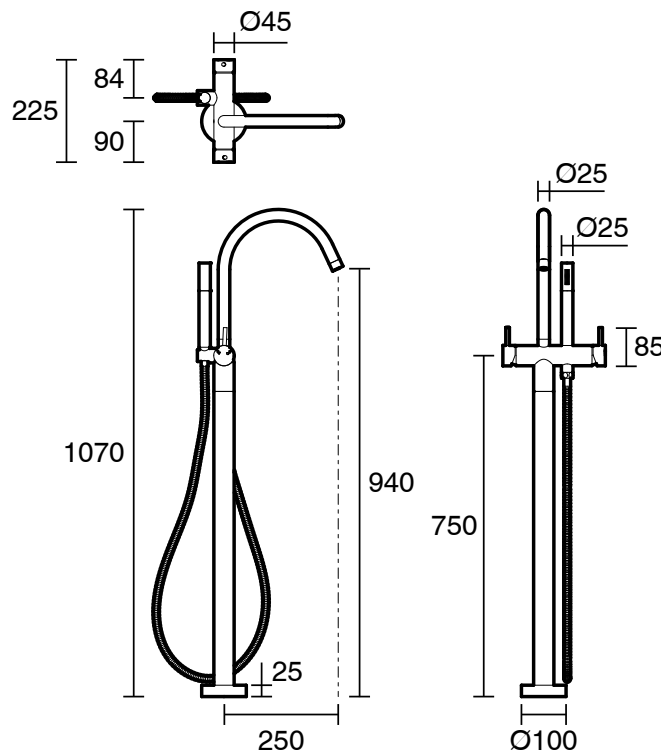

SUSSEX

Sussex Scala Floor Mounted Bath Mixer Tap Curved Outlet with Handshower LUX PVD Brushed Pure Gold (3 Star) 2269153

SPECIFICATIONS	
Recommended Use	Residential;Commercial
Colour Finish	Brushed Pure Gold
Primary Material	Brass
Recommended Pressure Range	150 - 500 kPa as per AS3500
Max Continuous Working Temperature (deg C)	65
Min Continuous Working Temperature (deg C)	1
WARRANTY	
Residential Use (Years)	40
Commercial Use (Years)	10
<i>Please refer to Sussex Warranty page for full Terms and Conditions</i>	

Disclaimer: Products in this specification manual must by regulation be installed by licensed and registered trade people. The manufacturer/distributor reserves the right to vary specifications or delete models from their range without prior notification. Dimensions are nominal measurements only. Dimensions and set-outs listed are correct at time of publication however the manufacturer/distributor takes no responsibility for printing errors.