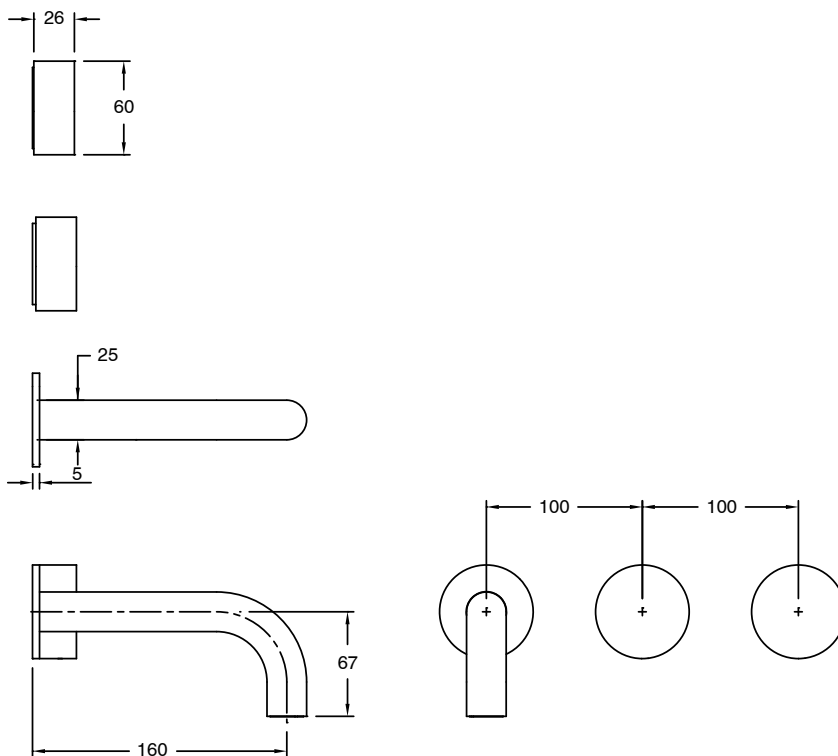

SUSSEX

Sussex Pure Wall Bath Hostess System 160mm with Linear Textured Handles PVD Matte Black Lead Free 46814

SPECIFICATIONS

Recommended Use	Residential;Commercial
Colour Finish	Matte Black
Primary Material	Lead Free Brass
Recommended Pressure Range	150 - 500 kPa as per AS3500
Max Continuous Working Temperature (deg C)	65
Min Continuous Working Temperature (deg C)	1

WARRANTY

Residential Use (Years)	40
Commercial Use (Years)	10

Please refer to Sussex Warranty page for full Terms and Conditions

Dimensions are nominal measurements only.

CLEANING RECOMMENDATIONS:

We recommend the use of soapy water or approved cleaners. This product should not be cleaned with abrasive materials. Damage caused by any improper treatment is not covered by the product warranty. Refer to Warranty Conditions

Disclaimer: Products in this specification manual must by regulation be installed by licensed and registered trade people. The manufacturer/distributor reserves the right to vary specifications or delete models from their range without prior notification. Dimensions are nominal measurements only. Dimensions and set-outs listed are correct at time of publication however the manufacturer/distributor takes no responsibility for printing errors.

Published 14/05/2026

To see the complete Sussex range go to www.reece.com.au