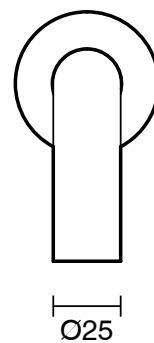

SUSSEX

Scala 25 Wall Outlet Curved 200mm PVD Matte Black (6 Star) Lead Free

51148

SPECIFICATIONS

Recommended Use	Residential;Commercial
Colour Finish	Matte Black
Primary Material	Lead Free Brass
Recommended Pressure Range	150 - 500 kPa as per AS3500
Max Continuous Working Temperature (deg C)	65
Min Continuous Working Temperature (deg C)	1

WARRANTY

Residential Use (Years)	40
Commercial Use (Years)	10

Please refer to Sussex Warranty page for full Terms and Conditions