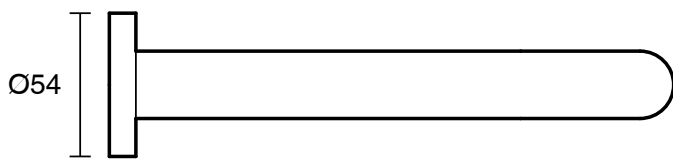

SUSSEX

Scala 25 Wall Outlet Curved 200mm PVD Matte Black (6 Star) Lead Free

51148

SPECIFICATIONS

Recommended Use	Residential;Commercial
Colour Finish	Matte Black
Primary Material	Lead Free Brass
Recommended Pressure Range	150 - 500 kPa as per AS3500
Max Continuous Working Temperature (deg C)	65
Min Continuous Working Temperature (deg C)	1

WARRANTY

Residential Use (Years)	40
Commercial Use (Years)	10

Please refer to Sussex Warranty page for full Terms and Conditions

Dimensions are nominal measurements only.

CLEANING RECOMMENDATIONS:

We recommend the use of soapy water or approved cleaners. This product should not be cleaned with abrasive materials. Damage caused by any improper treatment is not covered by the product warranty. Refer to Warranty Conditions

Disclaimer: Products in this specification manual must by regulation be installed by licensed and registered trade people. The manufacturer/distributor reserves the right to vary specifications or delete models from their range without prior notification. Dimensions are nominal measurements only. Dimensions and set-outs listed are correct at time of publication however the manufacturer/distributor takes no responsibility for printing errors.

Published 30/04/2026

To see the complete Sussex range go to www.reece.com.au