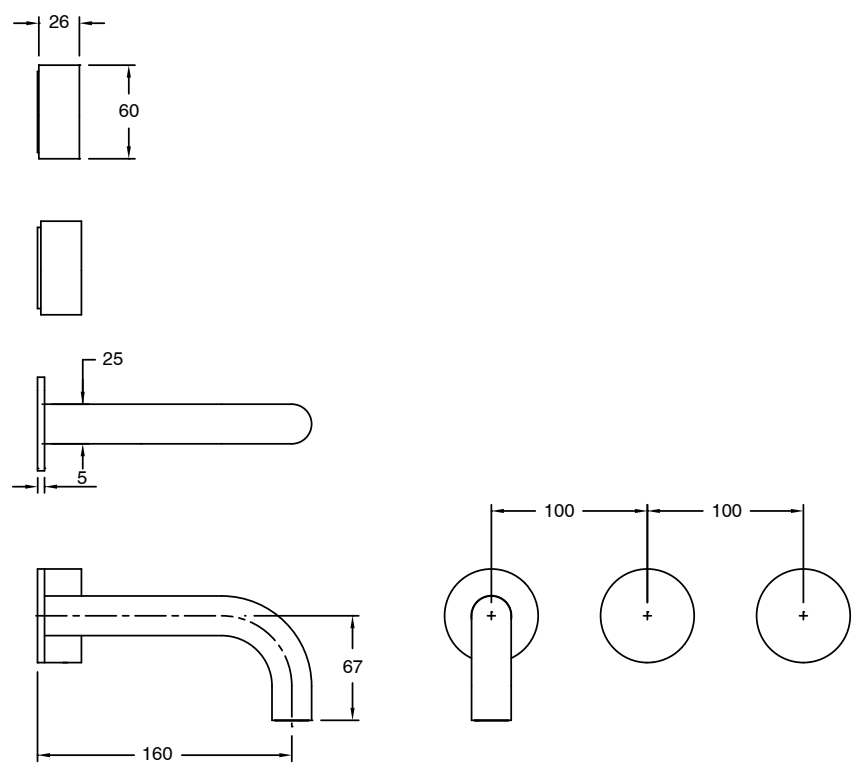

SUSSEX

Sussex Pure Wall Bath Hostess System 160mm with Linear Textured Handles
PVD Brushed Bronze Lead Free
46817

SPECIFICATIONS

Recommended Use	Residential;Commercial
Colour Finish	Brushed Bronze
Primary Material	Lead Free Brass
Recommended Pressure Range	150 - 500 kPa as per AS3500
Max Continuous Working Temperature (deg C)	65
Min Continuous Working Temperature (deg C)	1

WARRANTY

Residential Use (Years)	40
Commercial Use (Years)	10

Please refer to Sussex Warranty page for full Terms and Conditions

Dimensions are nominal measurements only.

CLEANING RECOMMENDATIONS:

We recommend the use of soapy water or approved cleaners. This product should not be cleaned with abrasive materials. Damage caused by any improper treatment is not covered by the product warranty. Refer to Warranty Conditions

Disclaimer: Products in this specification manual must by regulation be installed by licensed and registered trade people. The manufacturer/distributor reserves the right to vary specifications or delete models from their range without prior notification. Dimensions are nominal measurements only. Dimensions and set-outs listed are correct at time of publication however the manufacturer/distributor takes no responsibility for printing errors.

Published 14/05/2026

To see the complete Sussex range go to www.reece.com.au