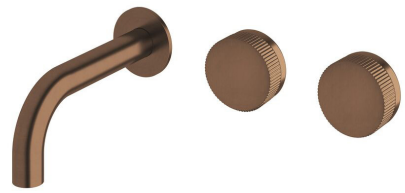

SUSSEX

Sussex Pure Wall Bath Hostess System 160mm with Linear Textured Handles
PVD Brushed Bronze Lead Free
46817

SPECIFICATIONS

Recommended Use	Residential;Commercial
Colour Finish	Brushed Bronze
Primary Material	Lead Free Brass
Recommended Pressure Range	150 - 500 kPa as per AS3500
Max Continuous Working Temperature (deg C)	65
Min Continuous Working Temperature (deg C)	1

WARRANTY

Residential Use (Years)	40
Commercial Use (Years)	10

Please refer to Sussex Warranty page for full Terms and Conditions

Dimensions are nominal measurements only.

CLEANING RECOMMENDATIONS:

We recommend the use of soapy water or approved cleaners. This product should not be cleaned with abrasive materials. Damage caused by any improper treatment is not covered by the product warranty. Refer to Warranty Conditions

Disclaimer: Products in this specification manual must by regulation be installed by licensed and registered trade people. The manufacturer/distributor reserves the right to vary specifications or delete models from their range without prior notification. Dimensions are nominal measurements only. Dimensions and set-outs listed are correct at time of publication however the manufacturer/distributor takes no responsibility for printing errors.

Published 14/05/2026

To see the complete Sussex range go to www.reece.com.au