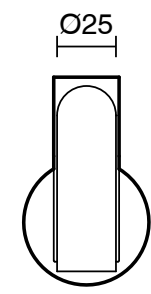

SUSSEX

Sussex Scala Bath Outlet Swivel Curved 210mm PVD Matte Black Lead Free

51452

SPECIFICATIONS

Recommended Use	Residential;Commercial
Colour Finish	Matte Black
Primary Material	Lead Free Brass
Recommended Pressure Range	150 - 500 kPa as per AS3500
Max Continuous Working Temperature (deg C)	65
Min Continuous Working Temperature (deg C)	1

WARRANTY

Residential Use (Years)	40
Commercial Use (Years)	10

Please refer to Sussex Warranty page for full Terms and Conditions