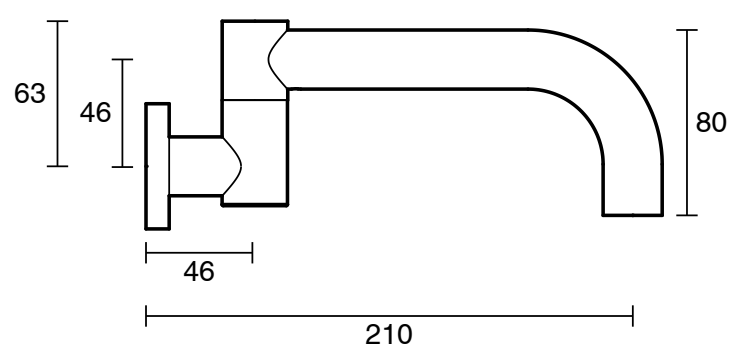

SUSSEX

Sussex Scala Bath Outlet Swivel Curved 210mm PVD Matte Black Lead Free

51452

SPECIFICATIONS

Recommended Use	Residential;Commercial
Colour Finish	Matte Black
Primary Material	Lead Free Brass
Recommended Pressure Range	150 - 500 kPa as per AS3500
Max Continuous Working Temperature (deg C)	65
Min Continuous Working Temperature (deg C)	1

WARRANTY

Residential Use (Years)	40
Commercial Use (Years)	10

Please refer to Sussex Warranty page for full Terms and Conditions

Dimensions are nominal measurements only.

CLEANING RECOMMENDATIONS:

We recommend the use of soapy water or approved cleaners. This product should not be cleaned with abrasive materials. Damage caused by any improper treatment is not covered by the product warranty. Refer to Warranty Conditions

Disclaimer: Products in this specification manual must by regulation be installed by licensed and registered trade people. The manufacturer/distributor reserves the right to vary specifications or delete models from their range without prior notification. Dimensions are nominal measurements only. Dimensions and set-outs listed are correct at time of publication however the manufacturer/distributor takes no responsibility for printing errors.

Published 14/05/2026

To see the complete Sussex range go to www.reece.com.au