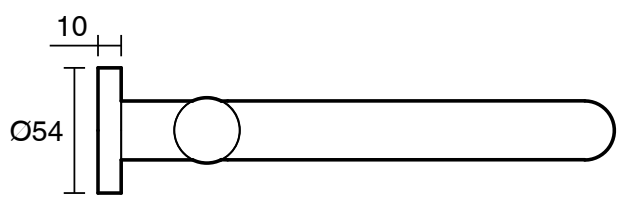

SUSSEX

Sussex Scala Bath Outlet Swivel Curved 210mm PVD Matte Black Lead Free

51452

SPECIFICATIONS

Recommended Use	Residential;Commercial
Colour Finish	Matte Black
Primary Material	Lead Free Brass
Recommended Pressure Range	150 - 500 kPa as per AS3500
Max Continuous Working Temperature (deg C)	65
Min Continuous Working Temperature (deg C)	1

WARRANTY

Residential Use (Years)	40
Commercial Use (Years)	10

Please refer to Sussex Warranty page for full Terms and Conditions

Dimensions are nominal measurements only.

CLEANING RECOMMENDATIONS:

We recommend the use of soapy water or approved cleaners. This product should not be cleaned with abrasive materials. Damage caused by any improper treatment is not covered by the product warranty. Refer to Warranty Conditions

Disclaimer: Products in this specification manual must by regulation be installed by licensed and registered trade people. The manufacturer/distributor reserves the right to vary specifications or delete models from their range without prior notification. Dimensions are nominal measurements only. Dimensions and set-outs listed are correct at time of publication however the manufacturer/distributor takes no responsibility for printing errors.

Published 14/05/2026

To see the complete Sussex range go to www.reece.com.au