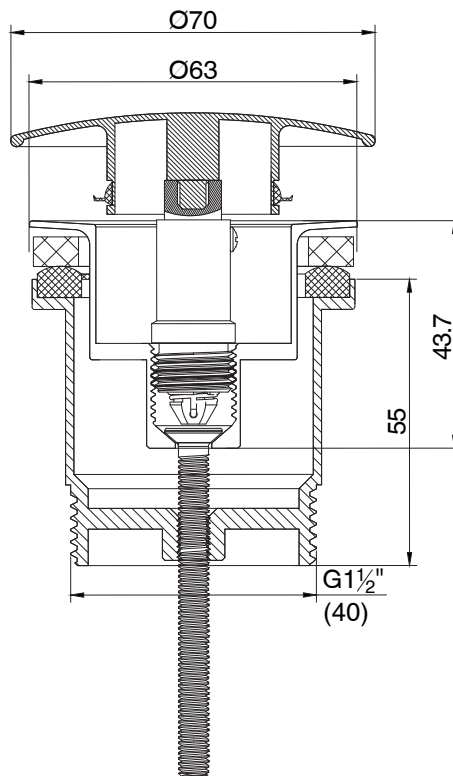

mizu

Mizu Drift Universal 40mm Dome Pop Up Plug & Waste Chrome

2263199

SPECIFICATIONS	
Recommended Use	Residential;Commercial
Colour Finish	Polished Chrome
Primary Material	DR Brass
WARRANTY	
Parts Replacement Only - excludes labour costs (Years)	1
<i>Please refer to Mizu Warranty page for full Terms and Conditions</i>	

Disclaimer: Products in this specification manual must by regulation be installed by licensed and registered trade people. The manufacturer/distributor reserves the right to vary specifications or delete models from their range without prior notification. Dimensions are nominal measurements only. Dimensions and set-outs listed are correct at time of publication however the manufacturer/distributor takes no responsibility for printing errors.