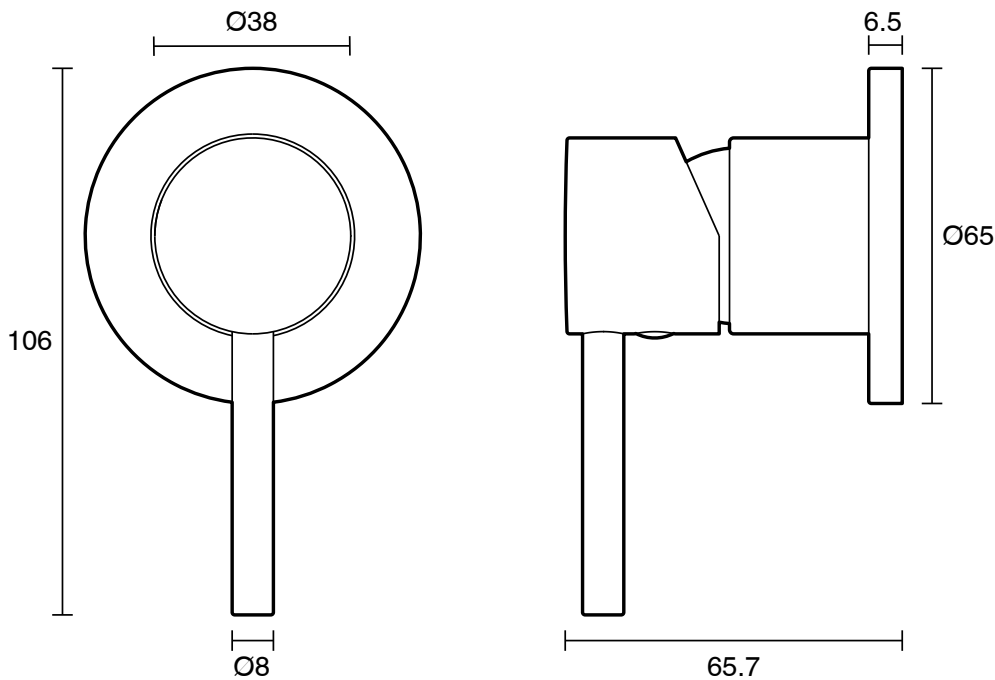

mizu

Mizu Drift Shower Mixer Trimset Brushed Gunmetal Lead Free

2267263

SPECIFICATIONS	
Recommended Use	Residential;Commercial
Colour Finish	Brushed Gunmetal
Primary Material	Lead Free Brass
Recommended Pressure Range	150 - 500 kPa as per AS3500
Max Continuous Working Temperature (deg C)	70
Min Continuous Working Temperature (deg C)	5
WARRANTY	
Residential & Commercial Use (Years)	25
Spare Parts & Labour (Years)	1
<i>Please refer to Mizu Warranty page for full Terms and Conditions</i>	

Disclaimer: Products in this specification manual must by regulation be installed by licensed and registered trade people. The manufacturer/distributor reserves the right to vary specifications or delete models from their range without prior notification. Dimensions are nominal measurements only. Dimensions and set-outs listed are correct at time of publication however the manufacturer/distributor takes no responsibility for printing errors.