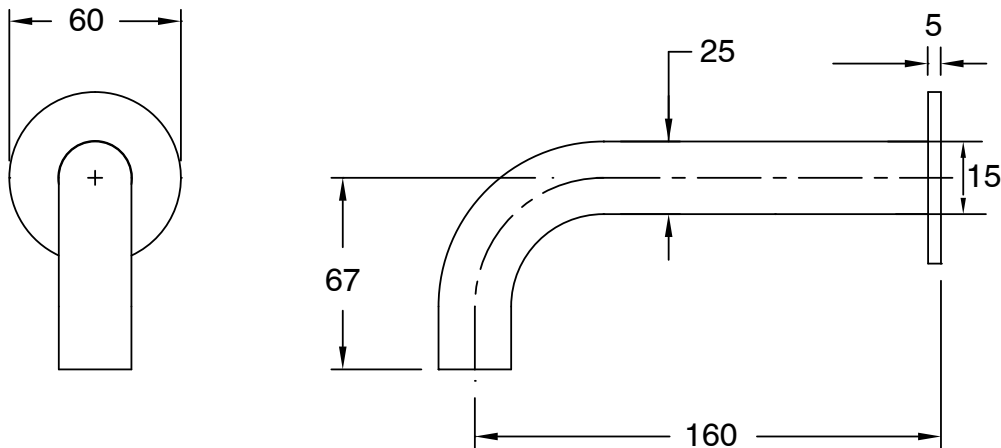

SUSSEX

Sussex Pure Wall Basin Outlet 160mm PVD Brushed Bronze (3 Star) Lead Free

50872

SPECIFICATIONS	
Recommended Use	Residential;Commercial
Colour Finish	Brushed Bronze
Primary Material	Lead Free Brass
Recommended Pressure Range	150 - 500 kPa as per AS3500
Max Continuous Working Temperature (deg C)	65
Min Continuous Working Temperature (deg C)	1
WARRANTY	
Residential Use (Years)	40
Commercial Use (Years)	10
<i>Please refer to Sussex Warranty page for full Terms and Conditions</i>	