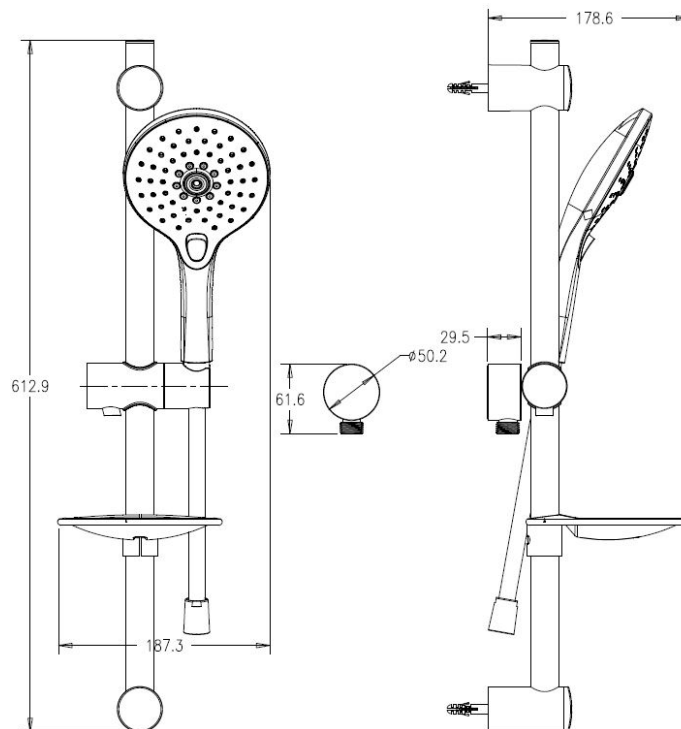

Posh Domaine Single Rail Shower 3 Functions with Wall Water Inlet Brushed Nickel (4 Star)

30520

SPECIFICATIONS	
Recommended Use	Residential;Commercial
Colour Finish	Brushed Nickel
Primary Material	Brass
Recommended Pressure Range	150 - 500 kPa as per AS3500
Max Continuous Working Temperature (deg C)	60
Min Continuous Working Temperature (deg C)	5
Hot Water Unit Suitability	Storage Tank;Continuous Flow
WARRANTY	
Residential & Commercial Use (Years)	25
Spare Parts & Labour (Years)	1
<i>Please refer to Posh Warranty Page for full Terms and Conditions</i>	

Disclaimer: Products in this specification manual must by regulation be installed by licensed and registered trade people. The manufacturer/distributor reserves the right to vary specifications or delete models from their range without prior notification. Dimensions are nominal measurements only. Dimensions and set-outs listed are correct at time of publication however the manufacturer/distributor takes no responsibility for printing errors.