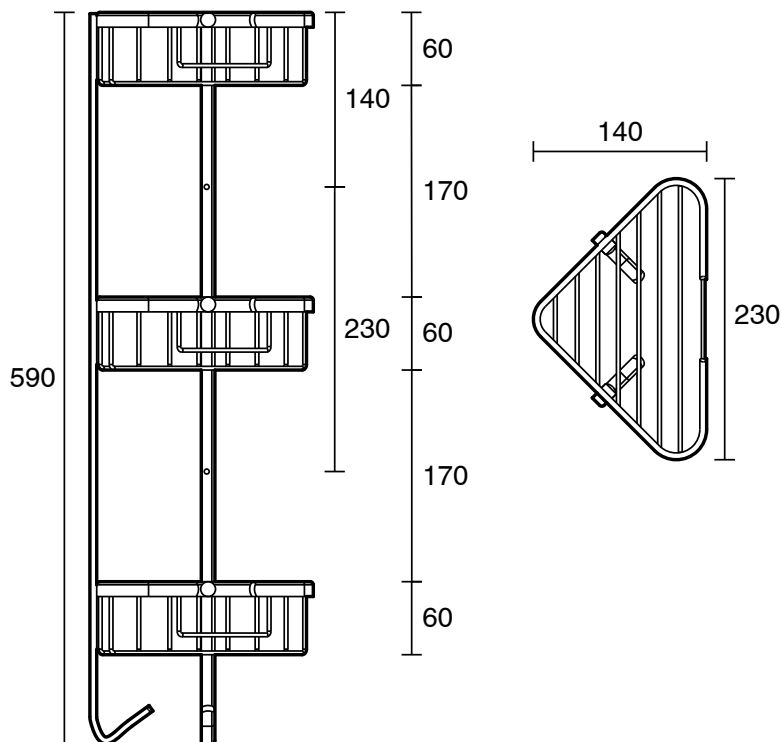

WARRANTY

Residential & Commercial Use (Years)	25
Spare Parts & Labour (Years)	1

Please refer to Posh Warranty Page for full Terms and Conditions