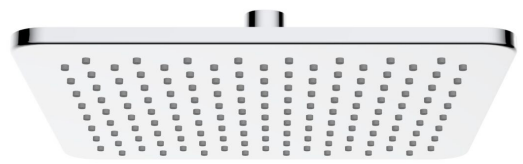

mizu

Mizu Bloc Overhead Shower 250mm Chrome (3 Star)

29710

SPECIFICATIONS

Recommended Use	Residential;Commercial
Colour Finish	Polished Chrome
Primary Material	Stainless Steel
Recommended Pressure Range	150 - 500 kPa as per AS3500
Max Continuous Working Temperature (deg C)	65
Min Continuous Working Temperature (deg C)	5

WARRANTY

Residential & Commercial Use (Years)	25
Spare Parts & Labour (Years)	1

Please refer to Mizu Warranty page for full Terms and Conditions

Dimensions are nominal measurements only.

CLEANING RECOMMENDATIONS:

We recommend the use of soapy water or approved cleaners. This product should not be cleaned with abrasive materials. Damage caused by any improper treatment is not covered by the product warranty. Refer to Warranty Conditions

Disclaimer: Products in this specification manual must by regulation be installed by licensed and registered trade people. The manufacturer/distributor reserves the right to vary specifications or delete models from their range without prior notification. Dimensions are nominal measurements only. Dimensions and set-outs listed are correct at time of publication however the manufacturer/distributor takes no responsibility for printing errors.

Published 01/04/2026

To see the complete Mizu range go to www.reece.com.au