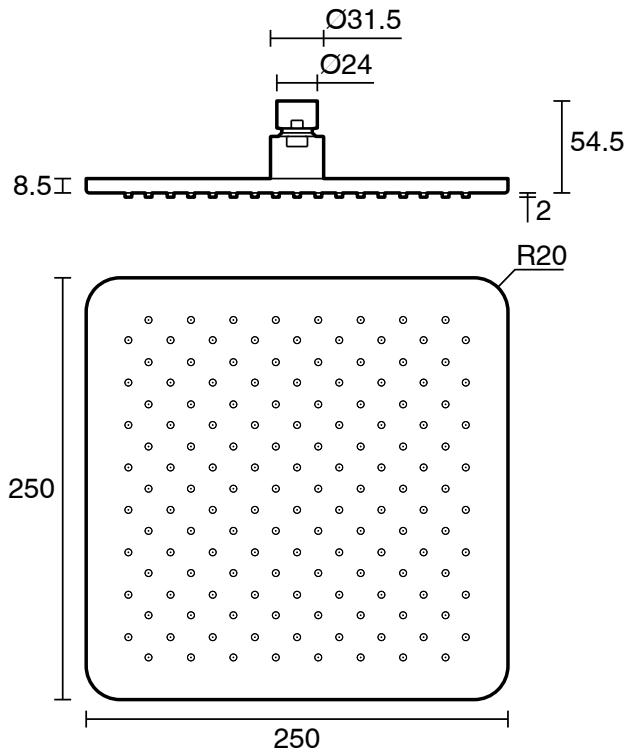

mizu

Mizu Bloc Overhead Shower 250mm Chrome (3 Star)

29710

SPECIFICATIONS

Recommended Use	Residential;Commercial
Colour Finish	Polished Chrome
Primary Material	Stainless Steel
Recommended Pressure Range	150 - 500 kPa as per AS3500
Max Continuous Working Temperature (deg C)	65
Min Continuous Working Temperature (deg C)	5

WARRANTY

Residential & Commercial Use (Years)	25
Spare Parts & Labour (Years)	1

Please refer to Mizu Warranty page for full Terms and Conditions

Dimensions are nominal measurements only.

CLEANING RECOMMENDATIONS:

We recommend the use of soapy water or approved cleaners. This product should not be cleaned with abrasive materials. Damage caused by any improper treatment is not covered by the product warranty. Refer to Warranty Conditions

Disclaimer: Products in this specification manual must by regulation be installed by licensed and registered trade people. The manufacturer/distributor reserves the right to vary specifications or delete models from their range without prior notification. Dimensions are nominal measurements only. Dimensions and set-outs listed are correct at time of publication however the manufacturer/distributor takes no responsibility for printing errors.

Published 01/04/2026

To see the complete Mizu range go to www.reece.com.au