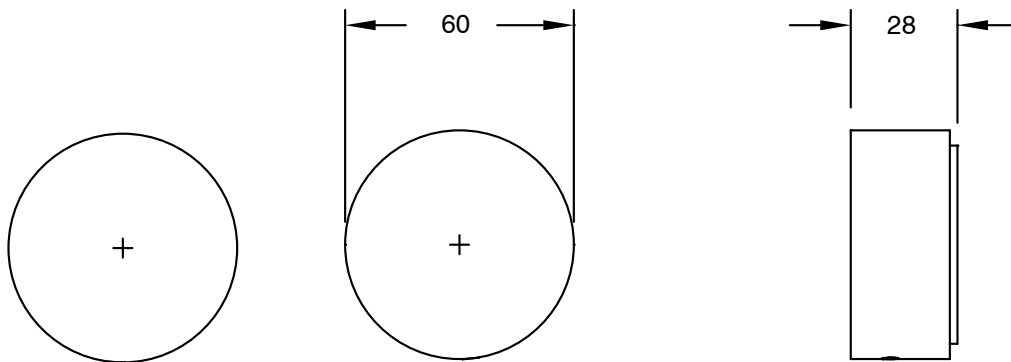

SUSSEX

Sussex Pure Basin Top Assembly with Cirque Textured Handles Chrome Lead Free

47174

SPECIFICATIONS

Recommended Use	Residential;Commercial
Colour Finish	Polished Chrome
Primary Material	Lead Free Brass
Recommended Pressure Range	150 - 500 kPa as per AS3500
Max Continuous Working Temperature (deg C)	65
Min Continuous Working Temperature (deg C)	1

WARRANTY

Residential Use (Years)	40
Commercial Use (Years)	10

Please refer to Sussex Warranty page for full Terms and Conditions

Dimensions are nominal measurements only.

CLEANING RECOMMENDATIONS:

We recommend the use of soapy water or approved cleaners. This product should not be cleaned with abrasive materials. Damage caused by any improper treatment is not covered by the product warranty. Refer to Warranty Conditions

Disclaimer: Products in this specification manual must by regulation be installed by licensed and registered trade people. The manufacturer/distributor reserves the right to vary specifications or delete models from their range without prior notification. Dimensions are nominal measurements only. Dimensions and set-outs listed are correct at time of publication however the manufacturer/distributor takes no responsibility for printing errors.

Published 07/05/2026

To see the complete Sussex range go to www.reece.com.au