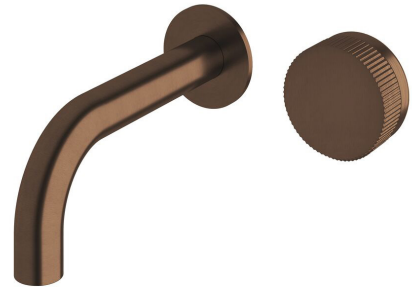

SUSSEX

**Sussex Pure Progressive Wall Basin Mixer Tap System 160mm with Linear Textured Handle
PVD Brushed Bronze (3 Star)
9511041**

SPECIFICATIONS

Recommended Use	Residential;Commercial
Colour Finish	Brushed Bronze
Primary Material	DR Brass
Recommended Pressure Range	150 - 500 kPa as per AS3500
Max Continuous Working Temperature (deg C)	65
Min Continuous Working Temperature (deg C)	1

WARRANTY

Residential Use (Years)	40
Commercial Use (Years)	10

Please refer to Sussex Warranty page for full Terms and Conditions

Dimensions are nominal measurements only.

CLEANING RECOMMENDATIONS:

We recommend the use of soapy water or approved cleaners. This product should not be cleaned with abrasive materials. Damage caused by any improper treatment is not covered by the product warranty. Refer to Warranty Conditions

Disclaimer: Products in this specification manual must by regulation be installed by licensed and registered trade people. The manufacturer/distributor reserves the right to vary specifications or delete models from their range without prior notification. Dimensions are nominal measurements only. Dimensions and set-outs listed are correct at time of publication however the manufacturer/distributor takes no responsibility for printing errors.

Published 01/04/2026

To see the complete Sussex range go to www.reece.com.au