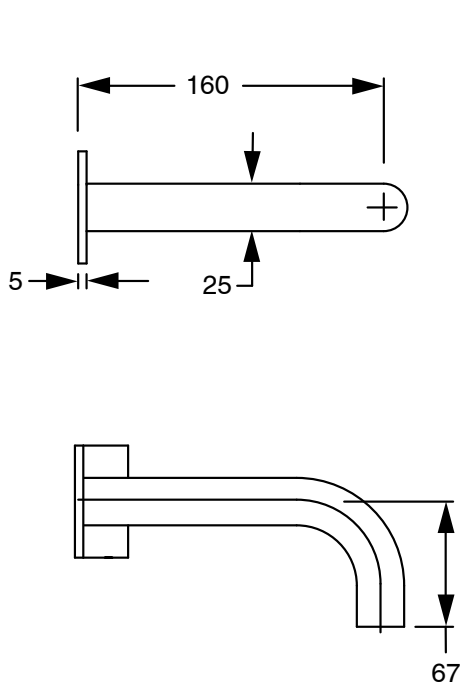

SUSSEX

**Sussex Pure Progressive Wall Basin Mixer Tap System 160mm with Linear Textured Handle
PVD Brushed Bronze (3 Star)
9511041**

SPECIFICATIONS

Recommended Use	Residential;Commercial
Colour Finish	Brushed Bronze
Primary Material	DR Brass
Recommended Pressure Range	150 - 500 kPa as per AS3500
Max Continuous Working Temperature (deg C)	65
Min Continuous Working Temperature (deg C)	1

WARRANTY

Residential Use (Years)	40
Commercial Use (Years)	10

Please refer to Sussex Warranty page for full Terms and Conditions

Dimensions are nominal measurements only.

CLEANING RECOMMENDATIONS:

We recommend the use of soapy water or approved cleaners. This product should not be cleaned with abrasive materials. Damage caused by any improper treatment is not covered by the product warranty. Refer to Warranty Conditions

Disclaimer: Products in this specification manual must by regulation be installed by licensed and registered trade people. The manufacturer/distributor reserves the right to vary specifications or delete models from their range without prior notification. Dimensions are nominal measurements only. Dimensions and set-outs listed are correct at time of publication however the manufacturer/distributor takes no responsibility for printing errors.

Published 01/04/2026

To see the complete Sussex range go to www.reece.com.au