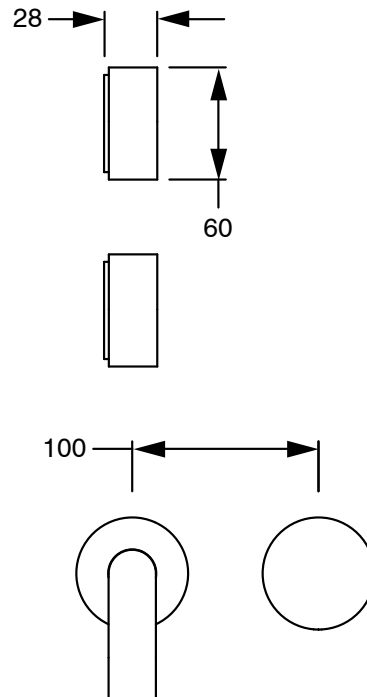

SUSSEX

**Sussex Pure Progressive Wall Basin Mixer Tap System 160mm with Linear Textured Handle
PVD Brushed Bronze (3 Star)
9511041**

SPECIFICATIONS

Recommended Use	Residential;Commercial
Colour Finish	Brushed Bronze
Primary Material	DR Brass
Recommended Pressure Range	150 - 500 kPa as per AS3500
Max Continuous Working Temperature (deg C)	65
Min Continuous Working Temperature (deg C)	1

WARRANTY

Residential Use (Years)	40
Commercial Use (Years)	10

Please refer to Sussex Warranty page for full Terms and Conditions

Dimensions are nominal measurements only.

CLEANING RECOMMENDATIONS:

We recommend the use of soapy water or approved cleaners. This product should not be cleaned with abrasive materials. Damage caused by any improper treatment is not covered by the product warranty. Refer to Warranty Conditions

Disclaimer: Products in this specification manual must by regulation be installed by licensed and registered trade people. The manufacturer/distributor reserves the right to vary specifications or delete models from their range without prior notification. Dimensions are nominal measurements only. Dimensions and set-outs listed are correct at time of publication however the manufacturer/distributor takes no responsibility for printing errors.

Published 01/04/2026

To see the complete Sussex range go to www.reece.com.au