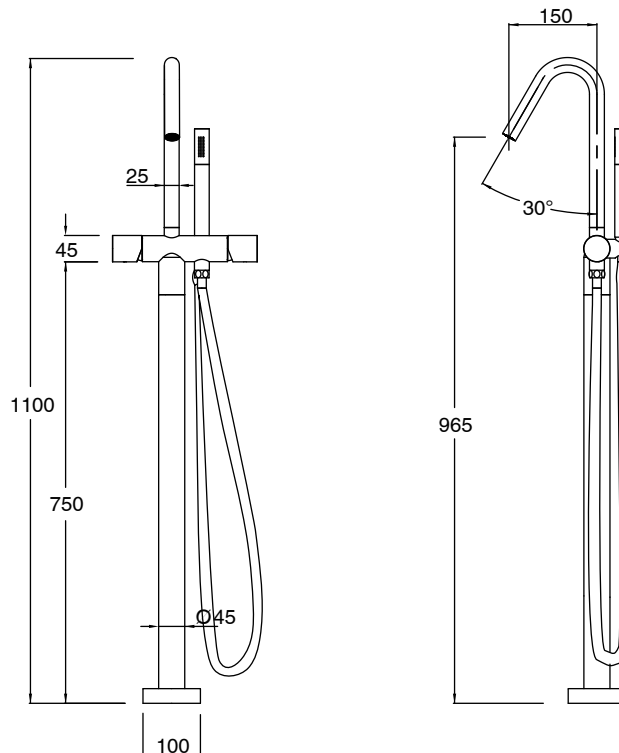

SUSSEX

Sussex Pure Floor Mounted Bath Mixer Tap with Handshower Kit Chrome (3 Star)

2264034

SPECIFICATIONS

Recommended Use	Residential;Commercial
Colour Finish	Polished Chrome
Primary Material	DR Brass
Recommended Pressure Range	150 - 500 kPa as per AS3500
Max Continuous Working Temperature (deg C)	65
Min Continuous Working Temperature (deg C)	1

WARRANTY

Residential Use (Years)	40
Commercial Use (Years)	10

Please refer to Sussex Warranty page for full Terms and Conditions

Dimensions are nominal measurements only.

CLEANING RECOMMENDATIONS:

We recommend the use of soapy water or approved cleaners. This product should not be cleaned with abrasive materials. Damage caused by any improper treatment is not covered by the product warranty. Refer to Warranty Conditions

Disclaimer: Products in this specification manual must by regulation be installed by licensed and registered trade people. The manufacturer/distributor reserves the right to vary specifications or delete models from their range without prior notification. Dimensions are nominal measurements only. Dimensions and set-outs listed are correct at time of publication however the manufacturer/distributor takes no responsibility for printing errors.

Published 13/04/2026

To see the complete Sussex range go to www.reece.com.au