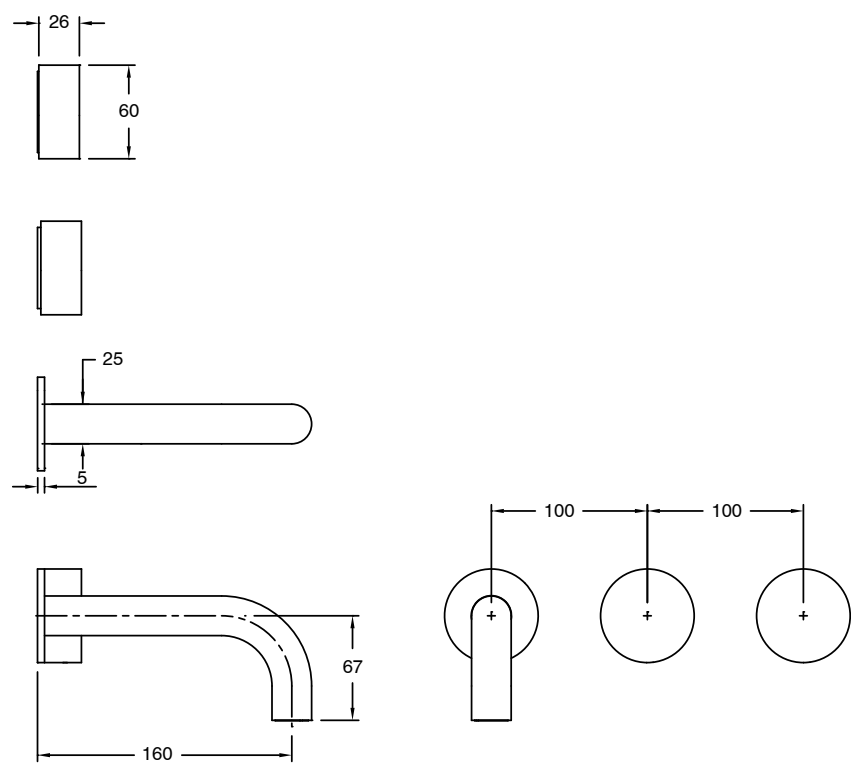

SUSSEX

**Sussex Pure Wall Basin Hostess System 160mm Right Hand with Linear Textured Handles
Chrome (3 Star)
2224850**

SPECIFICATIONS

Recommended Use	Residential;Commercial
Colour Finish	Polished Chrome
Primary Material	DR Brass
Recommended Pressure Range	150 - 500 kPa as per AS3500
Max Continuous Working Temperature (deg C)	65
Min Continuous Working Temperature (deg C)	1

WARRANTY

Residential Use (Years)	40
Commercial Use (Years)	10

Please refer to Sussex Warranty page for full Terms and Conditions

Dimensions are nominal measurements only.

CLEANING RECOMMENDATIONS:

We recommend the use of soapy water or approved cleaners. This product should not be cleaned with abrasive materials. Damage caused by any improper treatment is not covered by the product warranty. Refer to Warranty Conditions

Disclaimer: Products in this specification manual must by regulation be installed by licensed and registered trade people. The manufacturer/distributor reserves the right to vary specifications or delete models from their range without prior notification. Dimensions are nominal measurements only. Dimensions and set-outs listed are correct at time of publication however the manufacturer/distributor takes no responsibility for printing errors.

Published 09/04/2026

To see the complete Sussex range go to www.reece.com.au