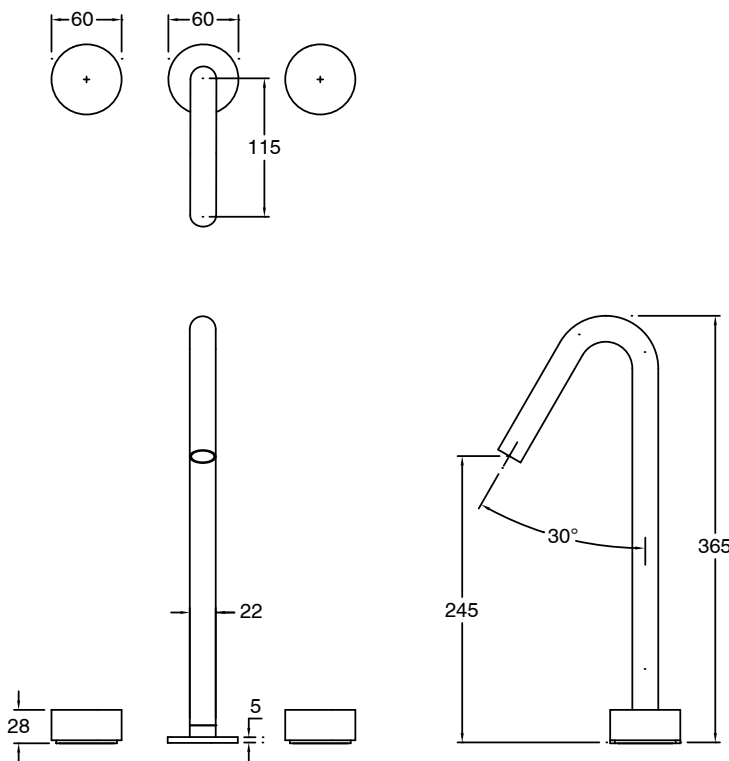

SUSSEX

Sussex Pure Vessel Basin Set with Diamond Textured Handles Chrome (5 Star) Lead Free

50716

SPECIFICATIONS

Recommended Use	Residential;Commercial
Colour Finish	Polished Chrome
Primary Material	Lead Free Brass
Recommended Pressure Range	150 - 500 kPa as per AS3500
Max Continuous Working Temperature (deg C)	65
Min Continuous Working Temperature (deg C)	1

WARRANTY

Residential Use (Years)	40
Commercial Use (Years)	10

Please refer to Sussex Warranty page for full Terms and Conditions

Dimensions are nominal measurements only.

CLEANING RECOMMENDATIONS:

We recommend the use of soapy water or approved cleaners. This product should not be cleaned with abrasive materials. Damage caused by any improper treatment is not covered by the product warranty. Refer to Warranty Conditions

Disclaimer: Products in this specification manual must by regulation be installed by licensed and registered trade people. The manufacturer/distributor reserves the right to vary specifications or delete models from their range without prior notification. Dimensions are nominal measurements only. Dimensions and set-outs listed are correct at time of publication however the manufacturer/distributor takes no responsibility for printing errors.

Published 07/05/2026

To see the complete Sussex range go to www.reece.com.au