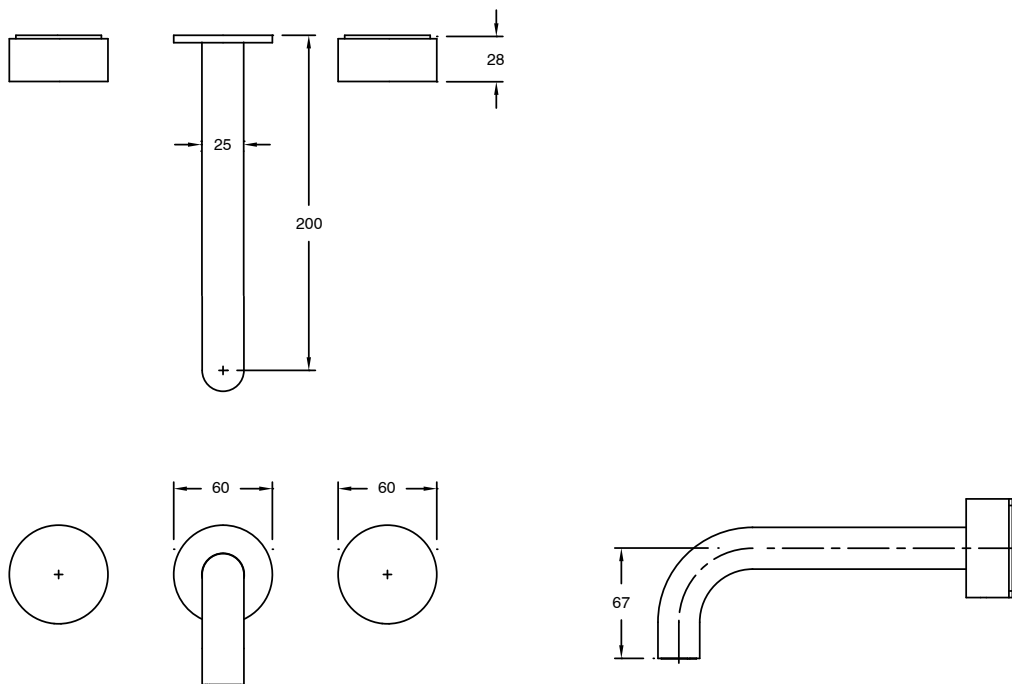

SUSSEX

Sussex Pure Bath Set 200mm PVD Brushed Bronze Lead Free

47093

SPECIFICATIONS

Recommended Use	Residential;Commercial
Colour Finish	Brushed Bronze
Primary Material	Lead Free Brass
Recommended Pressure Range	150 - 500 kPa as per AS3500
Max Continuous Working Temperature (deg C)	65
Min Continuous Working Temperature (deg C)	1

WARRANTY

Residential Use (Years)	40
Commercial Use (Years)	10

Please refer to Sussex Warranty page for full Terms and Conditions

Dimensions are nominal measurements only.

CLEANING RECOMMENDATIONS:

We recommend the use of soapy water or approved cleaners. This product should not be cleaned with abrasive materials. Damage caused by any improper treatment is not covered by the product warranty. Refer to Warranty Conditions

Disclaimer: Products in this specification manual must by regulation be installed by licensed and registered trade people. The manufacturer/distributor reserves the right to vary specifications or delete models from their range without prior notification. Dimensions are nominal measurements only. Dimensions and set-outs listed are correct at time of publication however the manufacturer/distributor takes no responsibility for printing errors.

Published 14/05/2026

To see the complete Sussex range go to www.reece.com.au