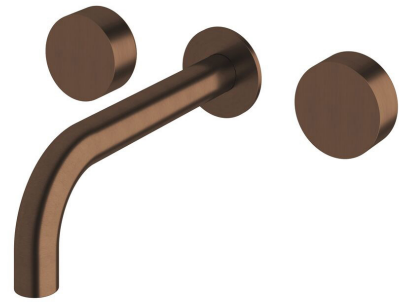

SUSSEX

Sussex Pure Bath Set 200mm PVD Brushed Bronze Lead Free

47093

SPECIFICATIONS

Recommended Use	Residential;Commercial
Colour Finish	Brushed Bronze
Primary Material	Lead Free Brass
Recommended Pressure Range	150 - 500 kPa as per AS3500
Max Continuous Working Temperature (deg C)	65
Min Continuous Working Temperature (deg C)	1

WARRANTY

Residential Use (Years)	40
Commercial Use (Years)	10

Please refer to Sussex Warranty page for full Terms and Conditions

Dimensions are nominal measurements only.

CLEANING RECOMMENDATIONS:

We recommend the use of soapy water or approved cleaners. This product should not be cleaned with abrasive materials. Damage caused by any improper treatment is not covered by the product warranty. Refer to Warranty Conditions

Disclaimer: Products in this specification manual must by regulation be installed by licensed and registered trade people. The manufacturer/distributor reserves the right to vary specifications or delete models from their range without prior notification. Dimensions are nominal measurements only. Dimensions and set-outs listed are correct at time of publication however the manufacturer/distributor takes no responsibility for printing errors.

Published 14/05/2026

To see the complete Sussex range go to www.reece.com.au