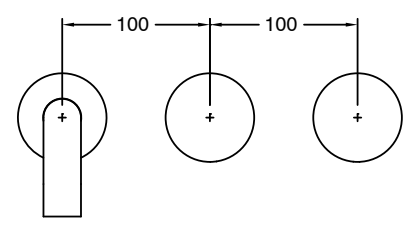

SUSSEX

**Sussex Pure Wall Basin Hostess System 200mm Right Hand with Linear Textured Handles
PVD Matte Black (3 Star)
9511366**

SPECIFICATIONS

Recommended Use	Residential;Commercial
Colour Finish	Matte Black
Primary Material	DR Brass
Recommended Pressure Range	150 - 500 kPa as per AS3500
Max Continuous Working Temperature (deg C)	65
Min Continuous Working Temperature (deg C)	1

WARRANTY

Residential Use (Years)	40
Commercial Use (Years)	10

Please refer to Sussex Warranty page for full Terms and Conditions