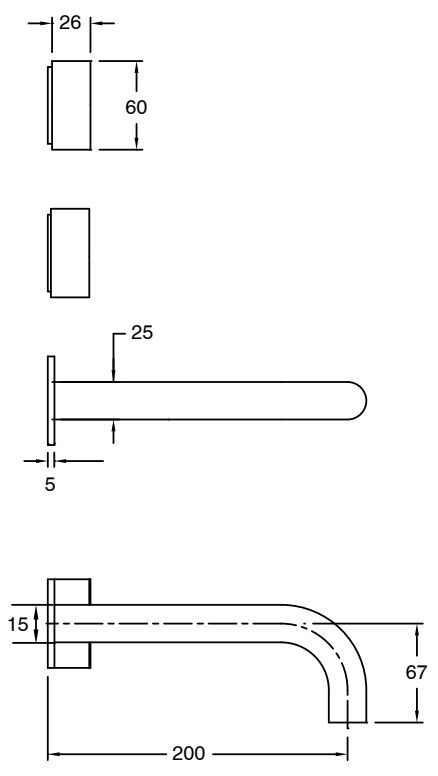

SUSSEX

**Sussex Pure Wall Basin Hostess System 200mm Right Hand with Linear Textured Handles
PVD Matte Black (3 Star)
9511366**

SPECIFICATIONS

Recommended Use	Residential;Commercial
Colour Finish	Matte Black
Primary Material	DR Brass
Recommended Pressure Range	150 - 500 kPa as per AS3500
Max Continuous Working Temperature (deg C)	65
Min Continuous Working Temperature (deg C)	1

WARRANTY

Residential Use (Years)	40
Commercial Use (Years)	10

Please refer to Sussex Warranty page for full Terms and Conditions