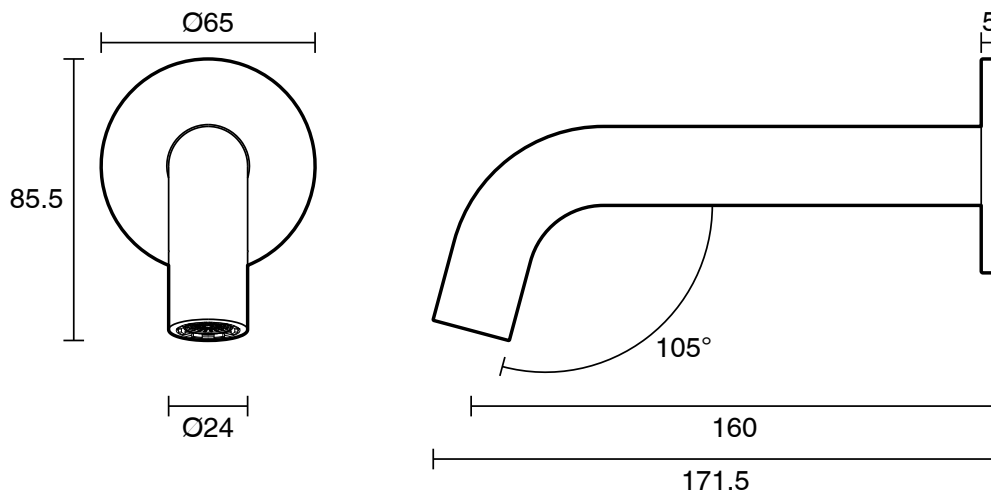

mizu

Mizu Drift Wall Basin/Bath Outlet Curve Spout 160mm Brushed Brass (6 Star) Lead Free

2267289

SPECIFICATIONS

Recommended Use	Residential;Commercial
Colour Finish	Brushed Brass
Primary Material	Lead Free Brass
Recommended Pressure Range	150 - 500 kPa as per AS3500
Max Continuous Working Temperature (deg C)	65
Min Continuous Working Temperature (deg C)	5

WARRANTY

Residential & Commercial Use (Years)	25
Spare Parts & Labour (Years)	1

Please refer to Mizu Warranty page for full Terms and Conditions

Dimensions are nominal measurements only.

CLEANING RECOMMENDATIONS:

We recommend the use of soapy water or approved cleaners. This product should not be cleaned with abrasive materials. Damage caused by any improper treatment is not covered by the product warranty. Refer to Warranty Conditions

Disclaimer: Products in this specification manual must by regulation be installed by licensed and registered trade people. The manufacturer/distributor reserves the right to vary specifications or delete models from their range without prior notification. Dimensions are nominal measurements only. Dimensions and set-outs listed are correct at time of publication however the manufacturer/distributor takes no responsibility for printing errors.

Published 01/04/2026

To see the complete Mizu range go to www.reece.com.au