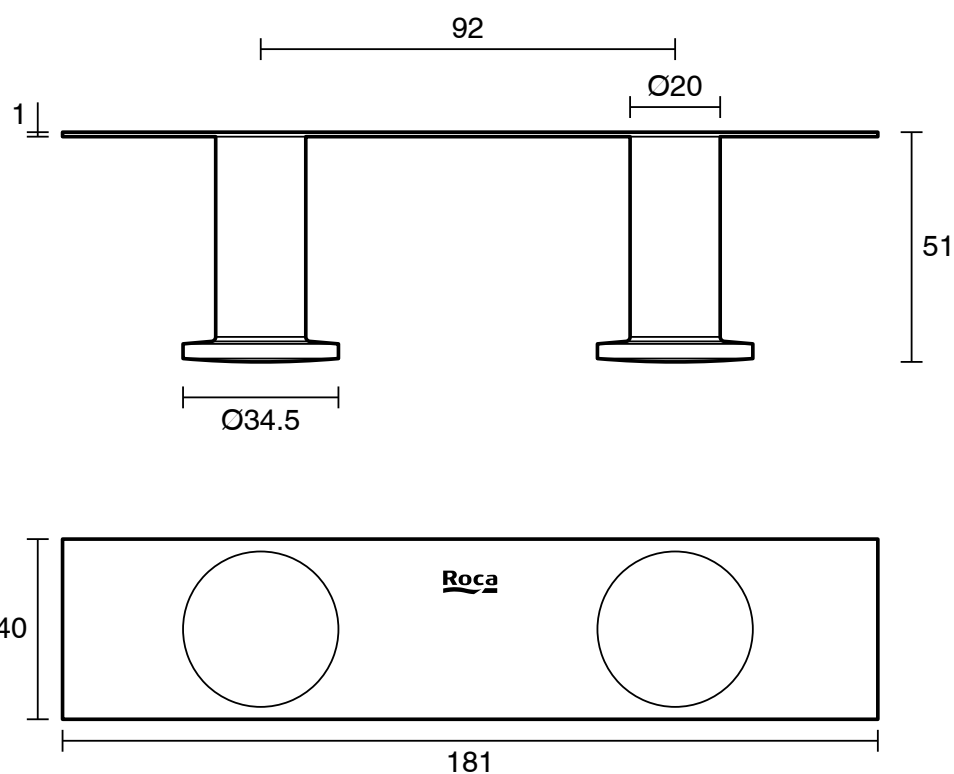

Roca Ona Double Robe Hook Brushed Nickel

15045

SPECIFICATIONS

Recommended Use	Residential;Commercial
Colour Finish	Brushed Nickel
Primary Material	Brass

WARRANTY

Residential & Commercial Use (Years)	25
Parts Replacement Only (Years)	1

Please refer to Roca Warranty page for full Terms and Conditions

Dimensions are nominal measurements only.

CLEANING RECOMMENDATIONS:

We recommend the use of soapy water or approved cleaners. This product should not be cleaned with abrasive materials. Damage caused by any improper treatment is not covered by the product warranty. Refer to Warranty Conditions

Disclaimer: Products in this specification manual must by regulation be installed by licensed and registered trade people. The manufacturer/distributor reserves the right to vary specifications or delete models from their range without prior notification. Dimensions are nominal measurements only. Dimensions and set-outs listed are correct at time of publication however the manufacturer/distributor takes no responsibility for printing errors.

Published 01/04/2026

To see the complete Roca range go to
www.reece.com.au