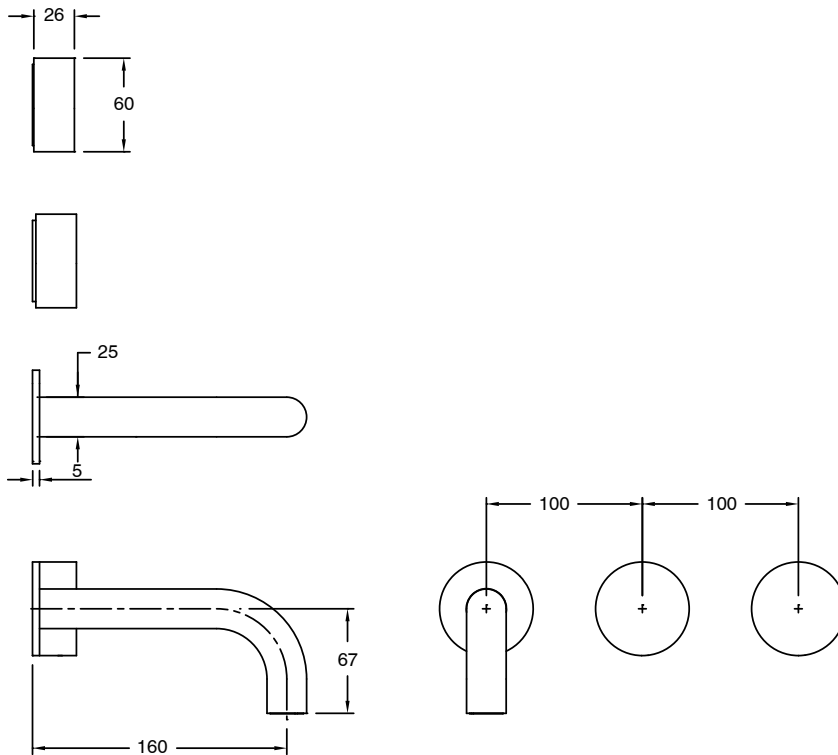

SUSSEX

**Sussex Pure Wall Basin Hostess System 160mm with Cirque Textured Handles
PVD Brushed Gunmetal (3 Star) Lead Free
50760**

SPECIFICATIONS	
Recommended Use	Residential;Commercial
Colour Finish	Brushed Gunmetal
Primary Material	Lead Free Brass
Recommended Pressure Range	150 - 500 kPa as per AS3500
Max Continuous Working Temperature (deg C)	65
Min Continuous Working Temperature (deg C)	1
WARRANTY	
Residential Use (Years)	40
Commercial Use (Years)	10
<i>Please refer to Sussex Warranty page for full Terms and Conditions</i>	

Disclaimer: Products in this specification manual must by regulation be installed by licensed and registered trade people. The manufacturer/distributor reserves the right to vary specifications or delete models from their range without prior notification. Dimensions are nominal measurements only. Dimensions and set-outs listed are correct at time of publication however the manufacturer/distributor takes no responsibility for printing errors.