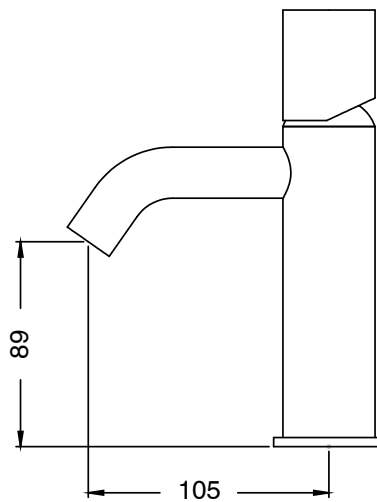

SUSSEX

Sussex Pure Basin Mixer Curved Spout with Diamond Textured Handles PVD Brushed Nickel (5 Star) Lead Free 46949

SPECIFICATIONS	
Recommended Use	Residential;Commercial
Colour Finish	Brushed Nickel
Primary Material	Lead Free Brass
Recommended Pressure Range	150 - 500 kPa as per AS3500
Max Continuous Working Temperature (deg C)	65
Min Continuous Working Temperature (deg C)	1
WARRANTY	
Residential Use (Years)	40
Commercial Use (Years)	10
<i>Please refer to Sussex Warranty page for full Terms and Conditions</i>	