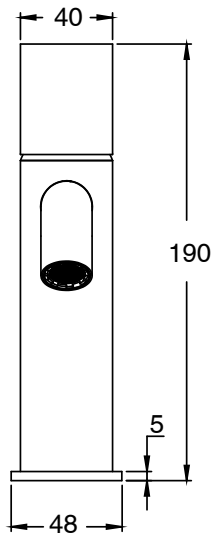

SUSSEX

Sussex Pure Basin Mixer Curved Spout with Diamond Textured Handles PVD Brushed Nickel (5 Star) Lead Free 46949

SPECIFICATIONS	
Recommended Use	Residential;Commercial
Colour Finish	Brushed Nickel
Primary Material	Lead Free Brass
Recommended Pressure Range	150 - 500 kPa as per AS3500
Max Continuous Working Temperature (deg C)	65
Min Continuous Working Temperature (deg C)	1
WARRANTY	
Residential Use (Years)	40
Commercial Use (Years)	10
<i>Please refer to Sussex Warranty page for full Terms and Conditions</i>	