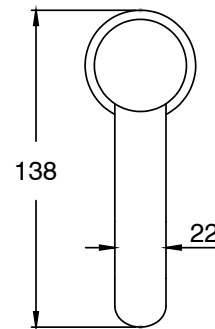

SUSSEX

Sussex Pure Basin Mixer Curved Spout with Diamond Textured Handles PVD Brushed Nickel (5 Star) Lead Free 46949

SPECIFICATIONS	
Recommended Use	Residential;Commercial
Colour Finish	Brushed Nickel
Primary Material	Lead Free Brass
Recommended Pressure Range	150 - 500 kPa as per AS3500
Max Continuous Working Temperature (deg C)	65
Min Continuous Working Temperature (deg C)	1
WARRANTY	
Residential Use (Years)	40
Commercial Use (Years)	10
<i>Please refer to Sussex Warranty page for full Terms and Conditions</i>	

Disclaimer: Products in this specification manual must by regulation be installed by licensed and registered trade people. The manufacturer/distributor reserves the right to vary specifications or delete models from their range without prior notification. Dimensions are nominal measurements only. Dimensions and set-outs listed are correct at time of publication however the manufacturer/distributor takes no responsibility for printing errors.