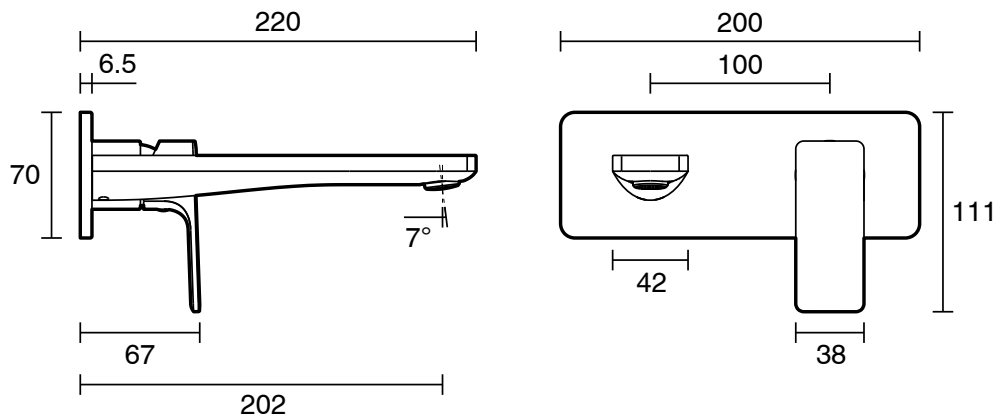

mizu

Mizu Bloc Wall Basin/Bath Mixer Set Kit Matte Black (6 Star) Lead Free

33450

SPECIFICATIONS	
Recommended Use	Residential;Commercial
Colour Finish	Matte Black
Primary Material	Lead Free Brass
Recommended Pressure Range	150 - 500 kPa as per AS3500
Max Continuous Working Temperature (deg C)	65
Min Continuous Working Temperature (deg C)	5
WARRANTY	
Residential & Commercial Use (Years)	25
Spare Parts & Labour (Years)	1
<i>Please refer to Mizu Warranty page for full Terms and Conditions</i>	

Disclaimer: Products in this specification manual must by regulation be installed by licensed and registered trade people. The manufacturer/distributor reserves the right to vary specifications or delete models from their range without prior notification. Dimensions are nominal measurements only. Dimensions and set-outs listed are correct at time of publication however the manufacturer/distributor takes no responsibility for printing errors.