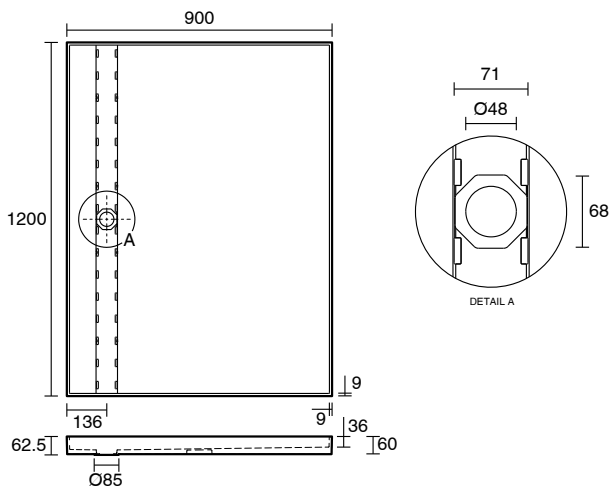

Posh Solus Tile Over Shower Tray with 1160mm Long Rear Matte Black Tile Insert Channel Suits Tiles 9mm and up (For 2 Wall / Corner Install) 1200mm x 900mm

9512257

SPECIFICATIONS

Recommended Use	Residential;Commercial
Shower Base Colour	Grey
Shower Base Material	SMC
Shower Grate Material	Stainless Steel (316 Grade)
Waste Position	Centre Rear
Shower Base Waste Size	50 mm
Weight of Shower Base	22 kg
Usage	Corner Install

WARRANTY

Residential & Commercial Use (Years)	7
Spare Parts & Labour (Years)	1

Please refer to Posh Warranty Page for full Terms and Conditions

Dimensions are nominal measurements only.

CLEANING RECOMMENDATIONS:

We recommend the use of soapy water or approved cleaners. This product should not be cleaned with abrasive materials. Damage caused by any improper treatment is not covered by the product warranty. Refer to Warranty Conditions

Disclaimer: Products in this specification manual must by regulation be installed by licensed and registered trade people. The manufacturer/distributor reserves the right to vary specifications or delete models from their range without prior notification. Dimensions are nominal measurements only. Dimensions and set-outs listed are correct at time of publication however the manufacturer/distributor takes no responsibility for printing errors.

Published 01/04/2026

To see the complete Posh range go to
www.reece.com.au