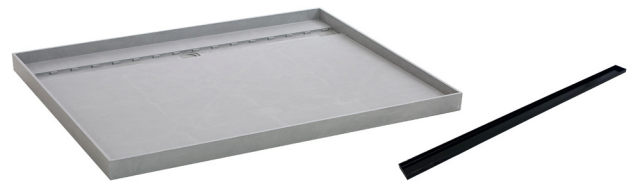

Posh Solus Tile Over Shower Tray with 1160mm Long Rear Matte Black Tile Insert Channel Suits Tiles 9mm and up (For 2 Wall / Corner Install) 1200mm x 900mm

9512257

SPECIFICATIONS

Recommended Use	Residential;Commercial
Shower Base Colour	Grey
Shower Base Material	SMC
Shower Grate Material	Stainless Steel (316 Grade)
Waste Position	Centre Rear
Shower Base Waste Size	50 mm
Weight of Shower Base	22 kg
Usage	Corner Install

WARRANTY

Residential & Commercial Use (Years)	7
Spare Parts & Labour (Years)	1

Please refer to Posh Warranty Page for full Terms and Conditions

Dimensions are nominal measurements only.

CLEANING RECOMMENDATIONS:

We recommend the use of soapy water or approved cleaners. This product should not be cleaned with abrasive materials. Damage caused by any improper treatment is not covered by the product warranty. Refer to Warranty Conditions

Disclaimer: Products in this specification manual must by regulation be installed by licensed and registered trade people. The manufacturer/distributor reserves the right to vary specifications or delete models from their range without prior notification. Dimensions are nominal measurements only. Dimensions and set-outs listed are correct at time of publication however the manufacturer/distributor takes no responsibility for printing errors.

Published 01/04/2026

To see the complete Posh range go to
www.reece.com.au