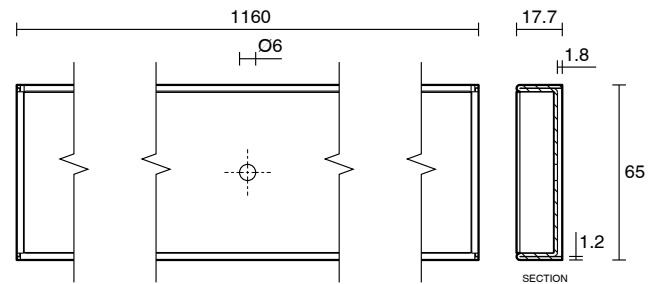

Posh Solus Tile Over Shower Tray with 1160mm Long Rear Matte Black Tile Insert Channel Suits Tiles 9mm and up (For 2 Wall / Corner Install) 1200mm x 900mm

9512257

SPECIFICATIONS

Recommended Use	Residential;Commercial
Shower Base Colour	Grey
Shower Base Material	SMC
Shower Grate Material	Stainless Steel (316 Grade)
Waste Position	Centre Rear
Shower Base Waste Size	50 mm
Weight of Shower Base	22 kg
Usage	Corner Install

WARRANTY

Residential & Commercial Use (Years)	7
Spare Parts & Labour (Years)	1

Please refer to Posh Warranty Page for full Terms and Conditions

Dimensions are nominal measurements only.

CLEANING RECOMMENDATIONS:

We recommend the use of soapy water or approved cleaners. This product should not be cleaned with abrasive materials. Damage caused by any improper treatment is not covered by the product warranty. Refer to Warranty Conditions

Disclaimer: Products in this specification manual must by regulation be installed by licensed and registered trade people. The manufacturer/distributor reserves the right to vary specifications or delete models from their range without prior notification. Dimensions are nominal measurements only. Dimensions and set-outs listed are correct at time of publication however the manufacturer/distributor takes no responsibility for printing errors.

Published 01/04/2026

To see the complete Posh range go to
www.reece.com.au