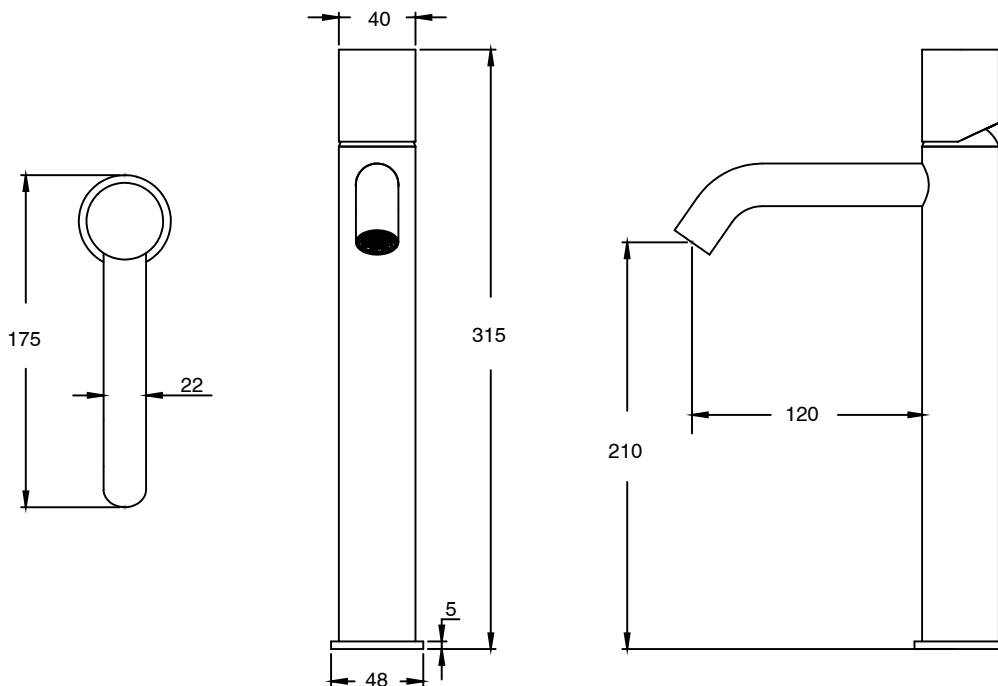

SUSSEX

Sussex Pure Extended Basin Mixer Curved PVD Matte Black (5 Star) Lead Free

49794

SPECIFICATIONS	
Recommended Use	Residential;Commercial
Colour Finish	Matte Black
Primary Material	Lead Free Brass
Recommended Pressure Range	150 - 500 kPa as per AS3500
Max Continuous Working Temperature (deg C)	65
Min Continuous Working Temperature (deg C)	1
WARRANTY	
Residential Use (Years)	40
Commercial Use (Years)	10
<i>Please refer to Sussex Warranty page for full Terms and Conditions</i>	

Disclaimer: Products in this specification manual must by regulation be installed by licensed and registered trade people. The manufacturer/distributor reserves the right to vary specifications or delete models from their range without prior notification. Dimensions are nominal measurements only. Dimensions and set-outs listed are correct at time of publication however the manufacturer/distributor takes no responsibility for printing errors.