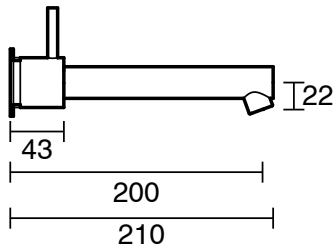

SUSSEX

Scala Straight Wall Basin Set 200mm PVD Brushed Gold (6 Star) Lead Free

52493

SPECIFICATIONS	
Recommended Use	Residential;Commercial
Colour Finish	Brushed Gold
Primary Material	Lead Free Brass
Recommended Pressure Range	150 - 500 kPa as per AS3500
Max Continuous Working Temperature (deg C)	65
Min Continuous Working Temperature (deg C)	1
WARRANTY	
Residential Use (Years)	40
Commercial Use (Years)	10
<i>Please refer to Sussex Warranty page for full Terms and Conditions</i>	