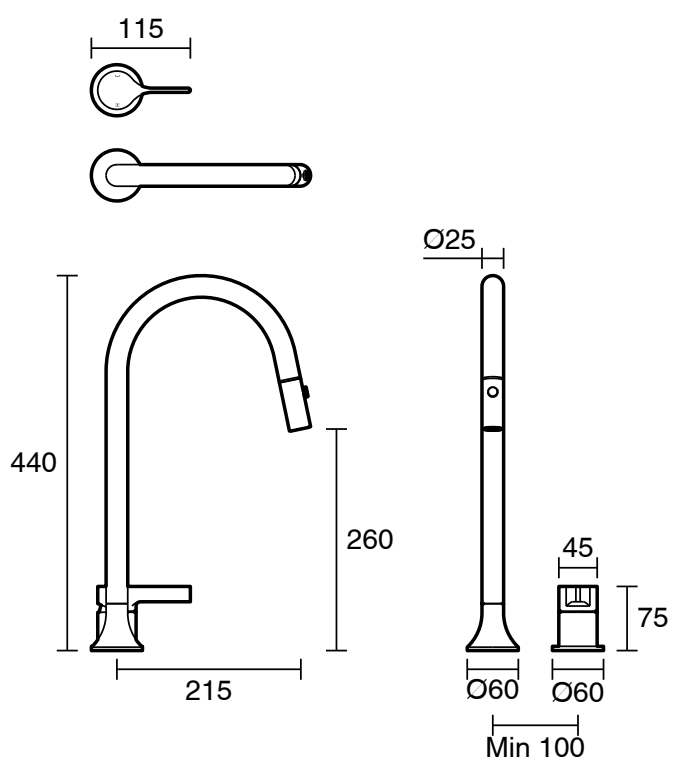

SUSSEX

Sussex Oria Pull Out Hob Sink Mixer Set PVD Brushed Gunmetal (5 Star) Lead Free

30162

SPECIFICATIONS	
Recommended Use	Residential;Commercial
Colour Finish	Brushed Gunmetal
Primary Material	Lead Free Brass
Recommended Pressure Range	150 - 500 kPa as per AS3500
Max Continuous Working Temperature (deg C)	65
Min Continuous Working Temperature (deg C)	1
WARRANTY	
Residential Use (Years)	40
Commercial Use (Years)	10
<i>Please refer to Sussex Warranty page for full Terms and Conditions</i>	

Disclaimer: Products in this specification manual must by regulation be installed by licensed and registered trade people. The manufacturer/distributor reserves the right to vary specifications or delete models from their range without prior notification. Dimensions are nominal measurements only. Dimensions and set-outs listed are correct at time of publication however the manufacturer/distributor takes no responsibility for printing errors.
Published 01/04/2026