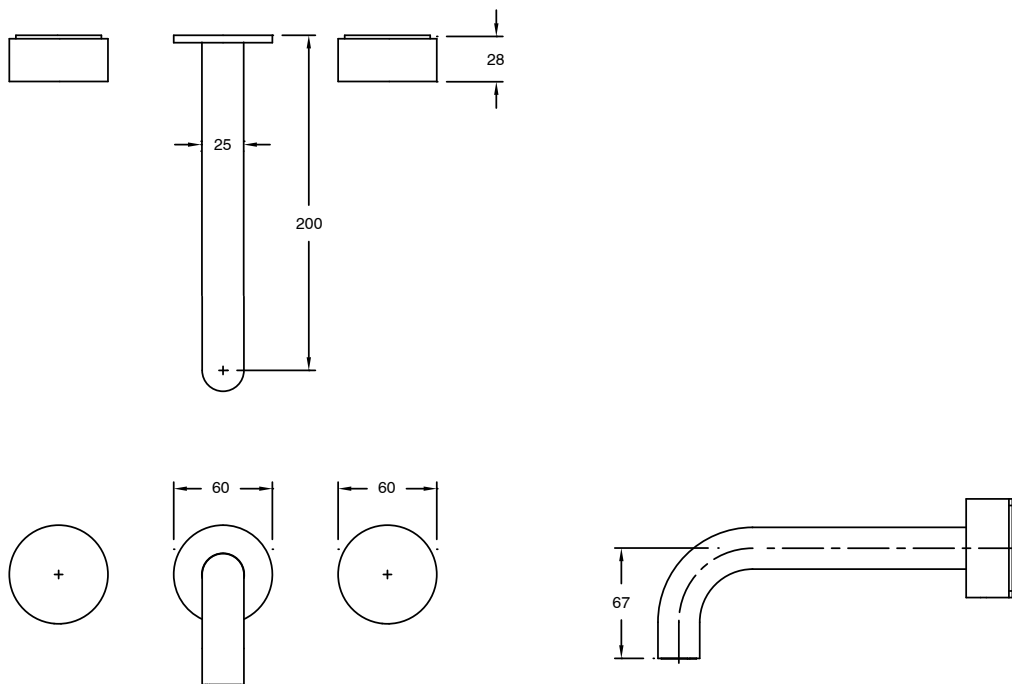

SUSSEX

Sussex Pure Bath Set 200mm with Diamond Textured Handles PVD Matte Black Lead Free

47108

SPECIFICATIONS

Recommended Use	Residential;Commercial
Colour Finish	Matte Black
Primary Material	Lead Free Brass
Recommended Pressure Range	150 - 500 kPa as per AS3500
Max Continuous Working Temperature (deg C)	65
Min Continuous Working Temperature (deg C)	1

WARRANTY

Residential Use (Years)	40
Commercial Use (Years)	10

Please refer to Sussex Warranty page for full Terms and Conditions

Dimensions are nominal measurements only.

CLEANING RECOMMENDATIONS:

We recommend the use of soapy water or approved cleaners. This product should not be cleaned with abrasive materials. Damage caused by any improper treatment is not covered by the product warranty. Refer to Warranty Conditions

Disclaimer: Products in this specification manual must by regulation be installed by licensed and registered trade people. The manufacturer/distributor reserves the right to vary specifications or delete models from their range without prior notification. Dimensions are nominal measurements only. Dimensions and set-outs listed are correct at time of publication however the manufacturer/distributor takes no responsibility for printing errors.

Published 14/05/2026

To see the complete Sussex range go to www.reece.com.au