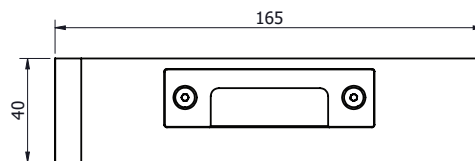

WARRANTY

Residential & Commercial Use (Years)	25
Spare Parts & Labour (Years)	1

Please refer to Posh Warranty Page for full Terms and Conditions