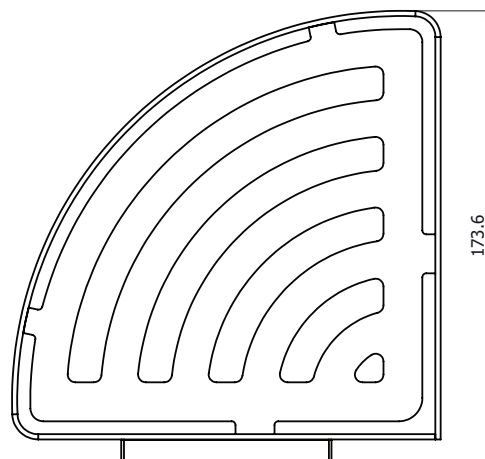

WARRANTY

Residential & Commercial Use (Years)	25
Spare Parts & Labour (Years)	1

Please refer to Posh Warranty Page for full Terms and Conditions