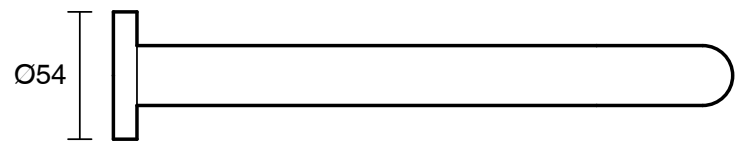

SUSSEX

Scala 25 Wall Outlet Curved 250mm PVD Brushed Gunmetal (3 Star) Lead Free

51157

SPECIFICATIONS

Recommended Use	Residential;Commercial
Colour Finish	Brushed Gunmetal
Primary Material	Lead Free Brass
Recommended Pressure Range	150 - 500 kPa as per AS3500
Max Continuous Working Temperature (deg C)	65
Min Continuous Working Temperature (deg C)	1

WARRANTY

Residential Use (Years)	40
Commercial Use (Years)	10

Please refer to Sussex Warranty page for full Terms and Conditions

Dimensions are nominal measurements only.

CLEANING RECOMMENDATIONS:

We recommend the use of soapy water or approved cleaners. This product should not be cleaned with abrasive materials. Damage caused by any improper treatment is not covered by the product warranty. Refer to Warranty Conditions

Disclaimer: Products in this specification manual must by regulation be installed by licensed and registered trade people. The manufacturer/distributor reserves the right to vary specifications or delete models from their range without prior notification. Dimensions are nominal measurements only. Dimensions and set-outs listed are correct at time of publication however the manufacturer/distributor takes no responsibility for printing errors.

Published 30/04/2026

To see the complete Sussex range go to www.reece.com.au