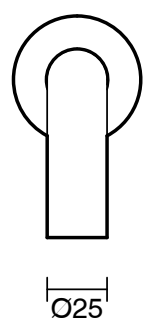

SUSSEX

Scala 25 Wall Outlet Curved 250mm PVD Brushed Gunmetal (3 Star) Lead Free

51157

SPECIFICATIONS

Recommended Use	Residential;Commercial
Colour Finish	Brushed Gunmetal
Primary Material	Lead Free Brass
Recommended Pressure Range	150 - 500 kPa as per AS3500
Max Continuous Working Temperature (deg C)	65
Min Continuous Working Temperature (deg C)	1

WARRANTY

Residential Use (Years)	40
Commercial Use (Years)	10

Please refer to Sussex Warranty page for full Terms and Conditions