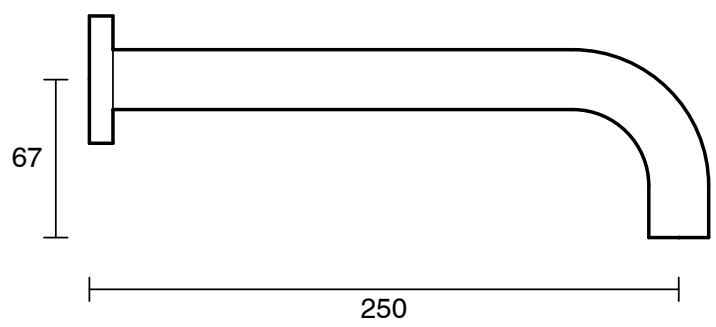

SUSSEX

Scala 25 Wall Outlet Curved 250mm PVD Brushed Gunmetal (3 Star) Lead Free

51157

SPECIFICATIONS

Recommended Use	Residential;Commercial
Colour Finish	Brushed Gunmetal
Primary Material	Lead Free Brass
Recommended Pressure Range	150 - 500 kPa as per AS3500
Max Continuous Working Temperature (deg C)	65
Min Continuous Working Temperature (deg C)	1

WARRANTY

Residential Use (Years)	40
Commercial Use (Years)	10

Please refer to Sussex Warranty page for full Terms and Conditions

Dimensions are nominal measurements only.

CLEANING RECOMMENDATIONS:

We recommend the use of soapy water or approved cleaners. This product should not be cleaned with abrasive materials. Damage caused by any improper treatment is not covered by the product warranty. Refer to Warranty Conditions

Disclaimer: Products in this specification manual must by regulation be installed by licensed and registered trade people. The manufacturer/distributor reserves the right to vary specifications or delete models from their range without prior notification. Dimensions are nominal measurements only. Dimensions and set-outs listed are correct at time of publication however the manufacturer/distributor takes no responsibility for printing errors.

Published 30/04/2026

To see the complete Sussex range go to www.reece.com.au